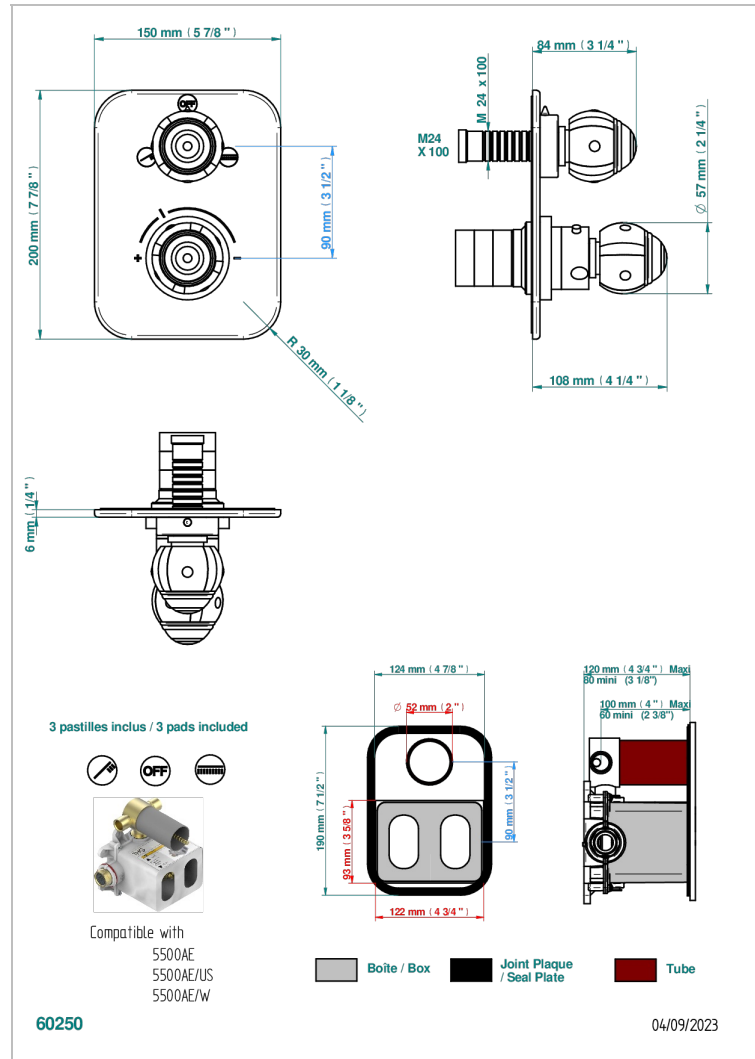

# ITHAQUE PLATINUM DECOR

A7B-5500BE

Trim for THG thermostat with 2 way diverter - ref. 5 500AE with box for rough parts

## CHARACTERISTIC

- Built-in thermostatic cover for 5500AE - 5500AE/US - 5500AE/W with 2 no.1/2" outputs and 1 stop function
- Requires concealed thermostat Ref 5500AE - 5500AE/US - 5500AE/W
- For Shower 2 functions - non simultaneous -
- Temperature control knob with security stop at 38°C
- Solid brass plate and knob
- ASME : ASME A112.18.1-2011/CSA B125.1-11
- DVGW : DW-6512CQ0608

## RELATED SKU'S

- Ref. G00-5500AE 3/4" THG thermostat with wax cartridge with stop valve and 2 outlets (stop position between outlets), delivered with a built-in box, no trim
- Ref. G00-5100G Reinforced stop ring for THG thermostatic with fixing set