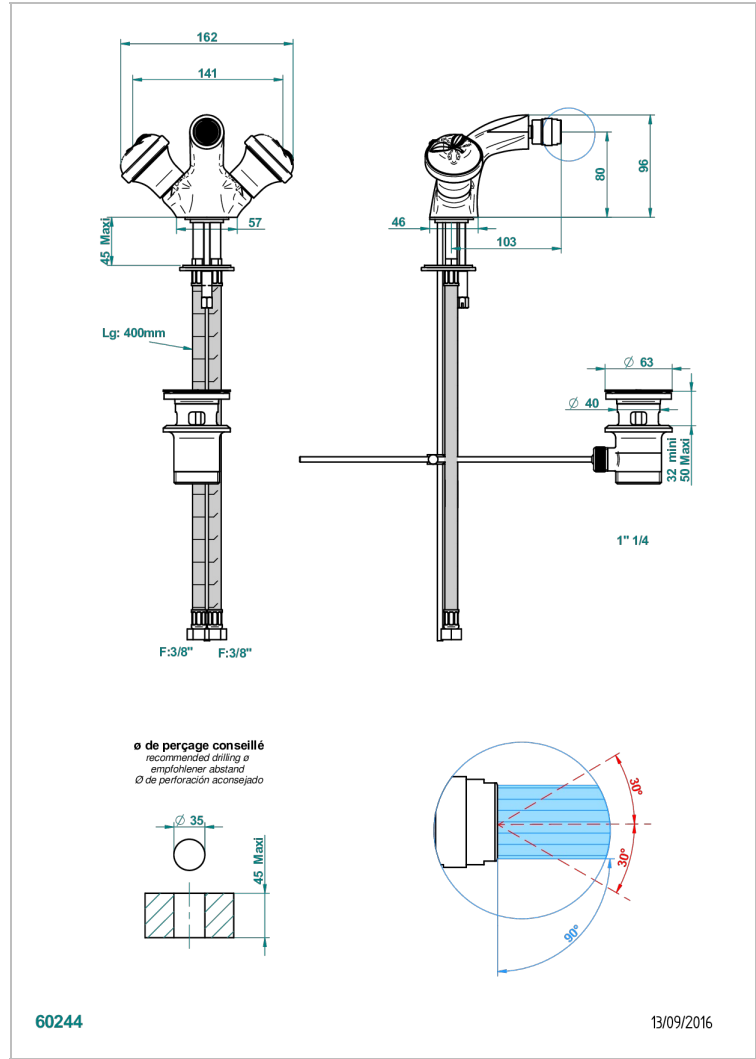

POMME CLEAR SATIN CRYSTAL

A42-3202

1-hole bidet mixer with swivel jet handshower with waste

THG[®]
PARIS

CHARACTERISTIC

- ACS : 17ACCLY613
- NF : NF EN 200 - IA - Chrome

STANDARDS

AVAILABLE FINITIONS