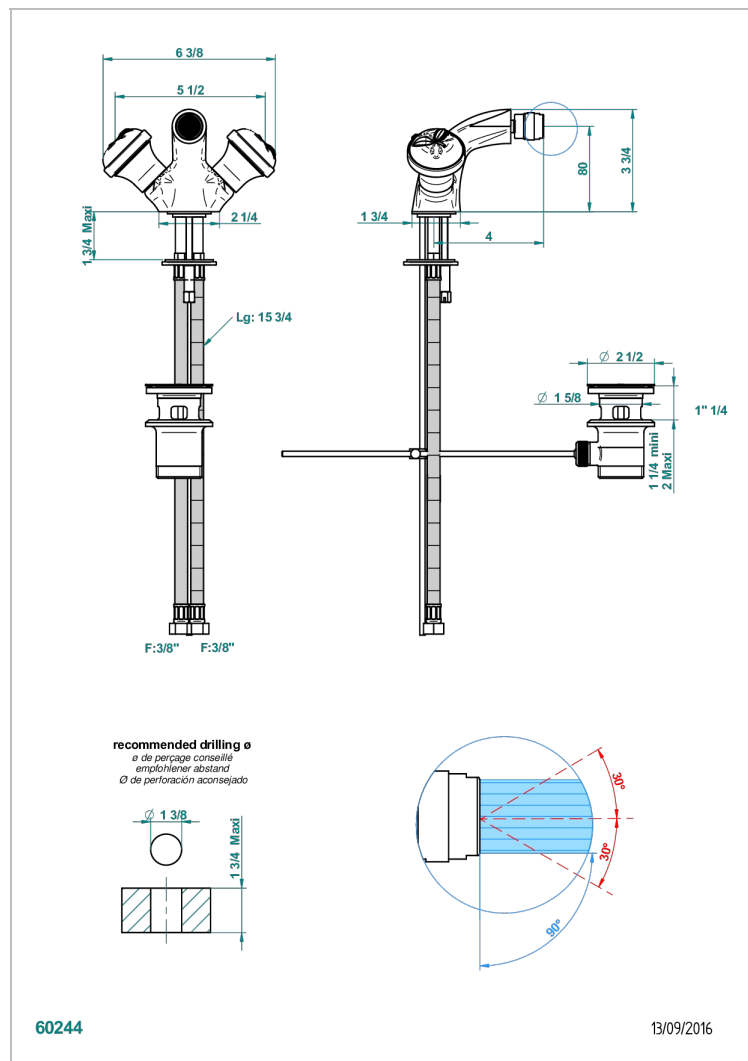

POMME CLEAR SATIN CRYSTAL

A42-3202

1-hole bidet mixer with swivel jet handshower with waste

CHARACTERISTIC

- ACS : 17ACCLY613
- NF : NF EN 200 - IA - Chrome

STANDARDS

AVAILABLE FINITIONS

Antique nickel - H28
Black ceram - D30
Blush PVD - H62
Brass color PVD - H49
Brown bronze color PVD - F33
Gold color PVD - H52