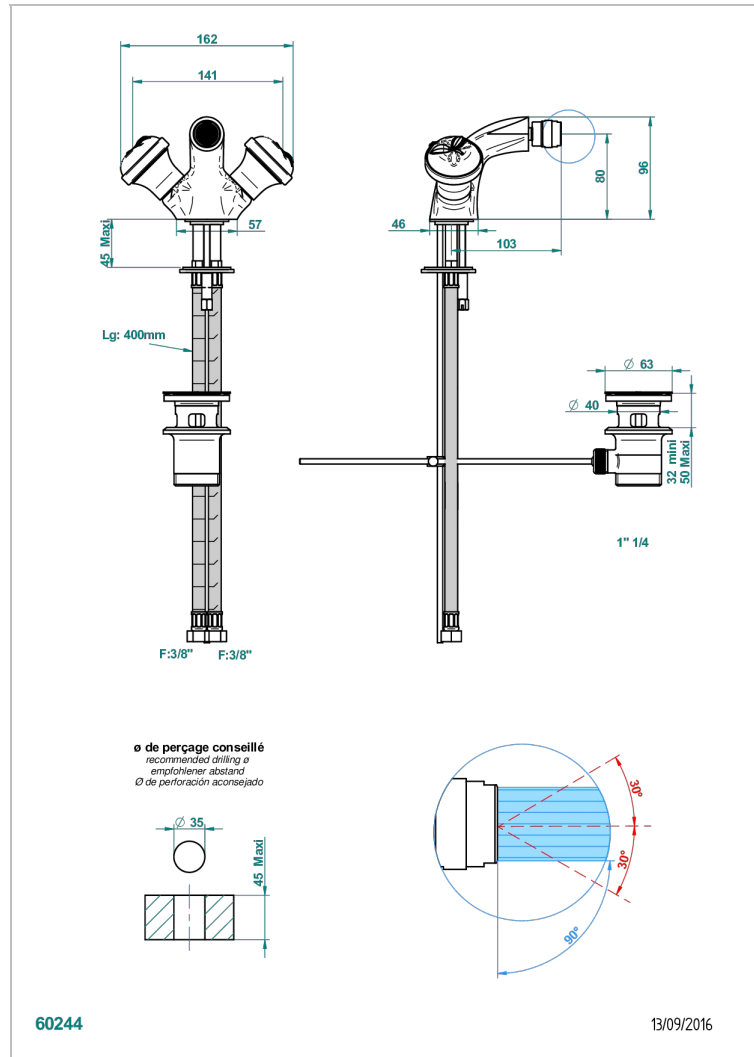

POMME CLEAR SATIN CRYSTAL

A42-3202

1-hole bidet mixer with swivel jet handshower with waste

THG[®]
PARIS

CHARACTERISTIC

- ACS : 17ACCLY613
- NF : NF EN 200 - IA - Chrome

STANDARDS

AVAILABLE FINITIONS