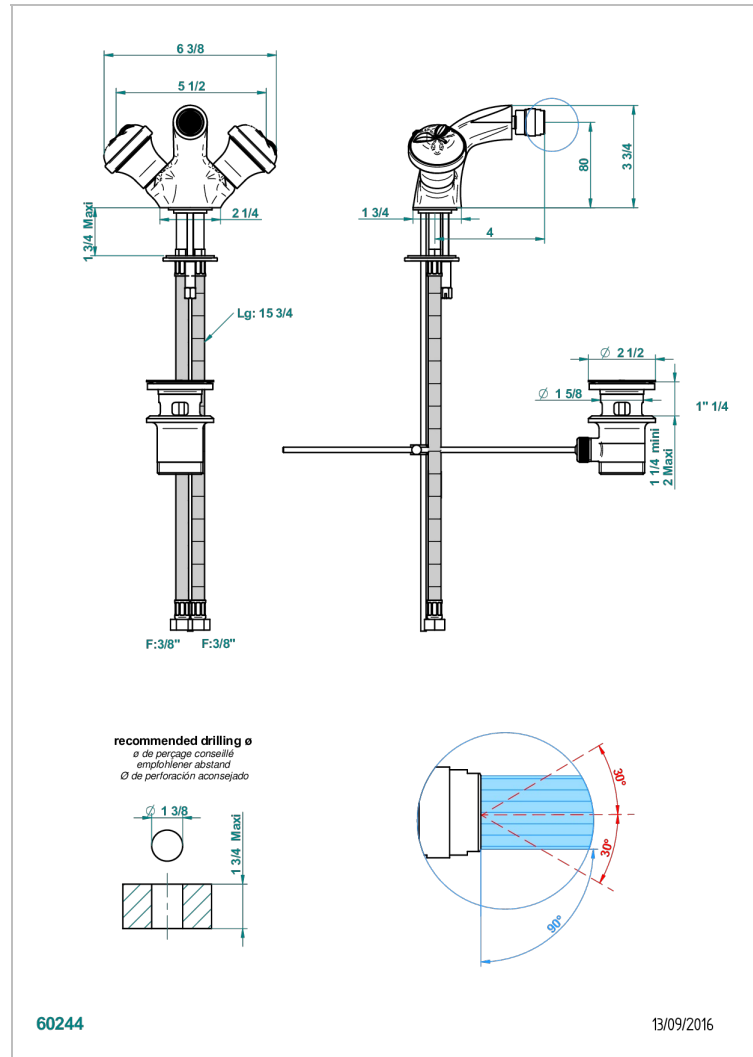

POMME CLEAR SATIN CRYSTAL

A42-3202

1-hole bidet mixer with swivel jet handshower with waste

THG[®]
PARIS

CHARACTERISTIC

- ACS : 17ACCLY613
- NF : NF EN 200 - IA - Chrome

STANDARDS

AVAILABLE FINITIONS