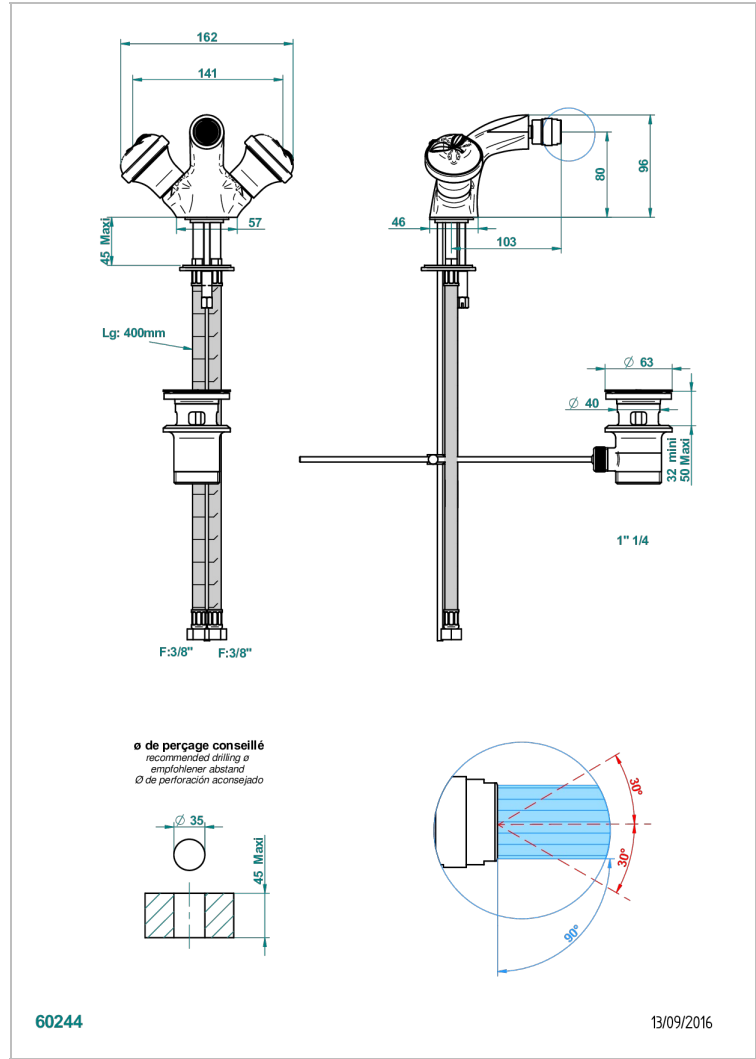

# POMME CLEAR SATIN CRYSTAL

A42-3202

1-hole bidet mixer with swivel jet handshower with waste

THG<sup>®</sup>  
PARIS

## CHARACTERISTIC

- ACS : 17ACCLY613
- NF : NF EN 200 - IA - Chrome