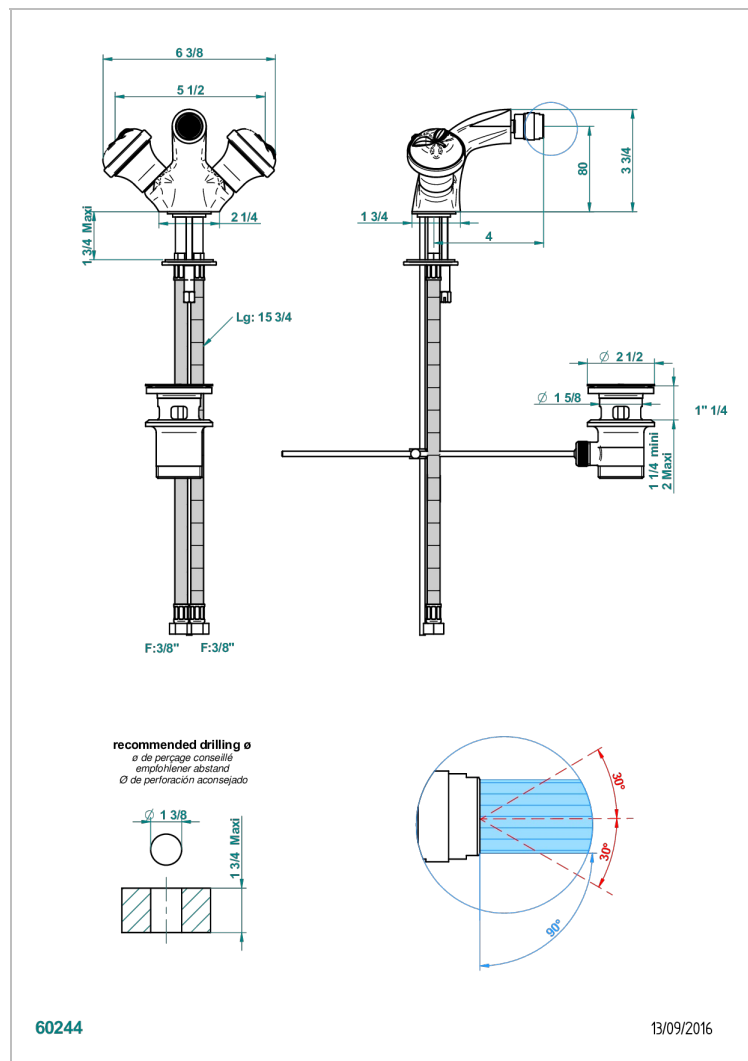

POMME CLEAR SATIN CRYSTAL

A42-3202

1-hole bidet mixer with swivel jet handshower with waste

CHARACTERISTIC

- ACS : 17ACCLY613
- NF : NF EN 200 - IA - Chrome

STANDARDS

AVAILABLE FINITIONS

Antique nickel - H28
 Black ceram - D30
 Blush PVD - H62
 Brass color PVD - H49
 Brown bronze color PVD - F33
 Gold color PVD - H52