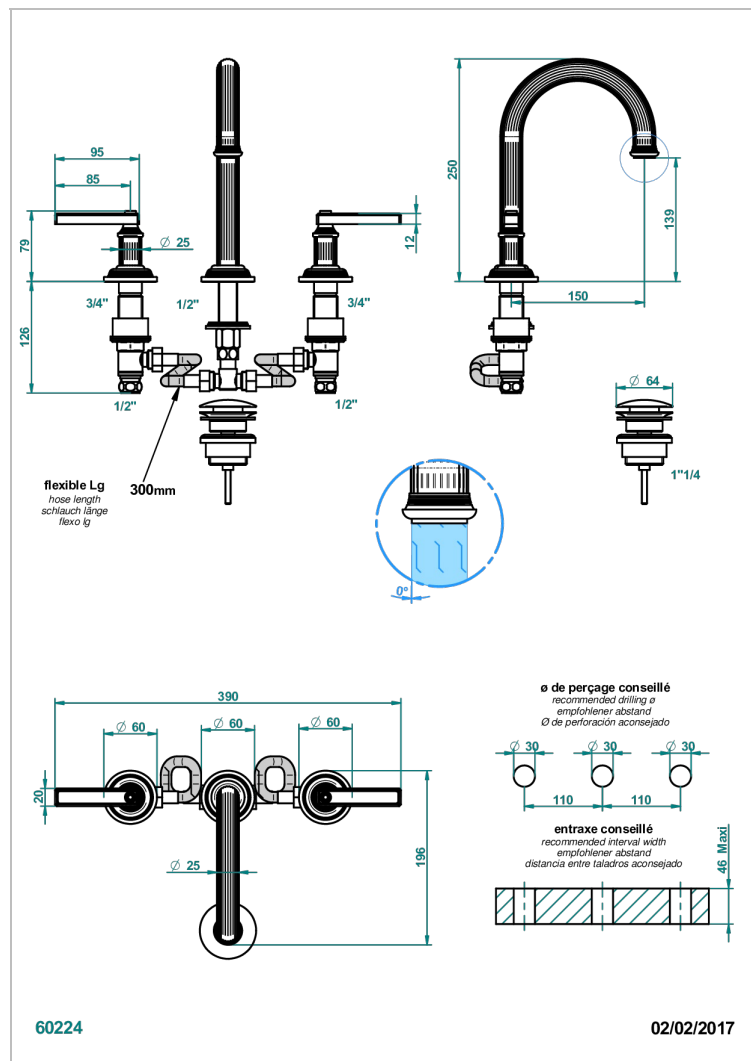

# GRAND CENTRAL BLACK ONYX WITH LEVER

U9N-152

Rim mounted 3-hole basin mixer with waste, high spout

## CHARACTERISTIC

- ACS : 18ACCLY393
- NF : NF EN 200 - IA - Chrome
- SVGW-SSIGE : 1901-6813