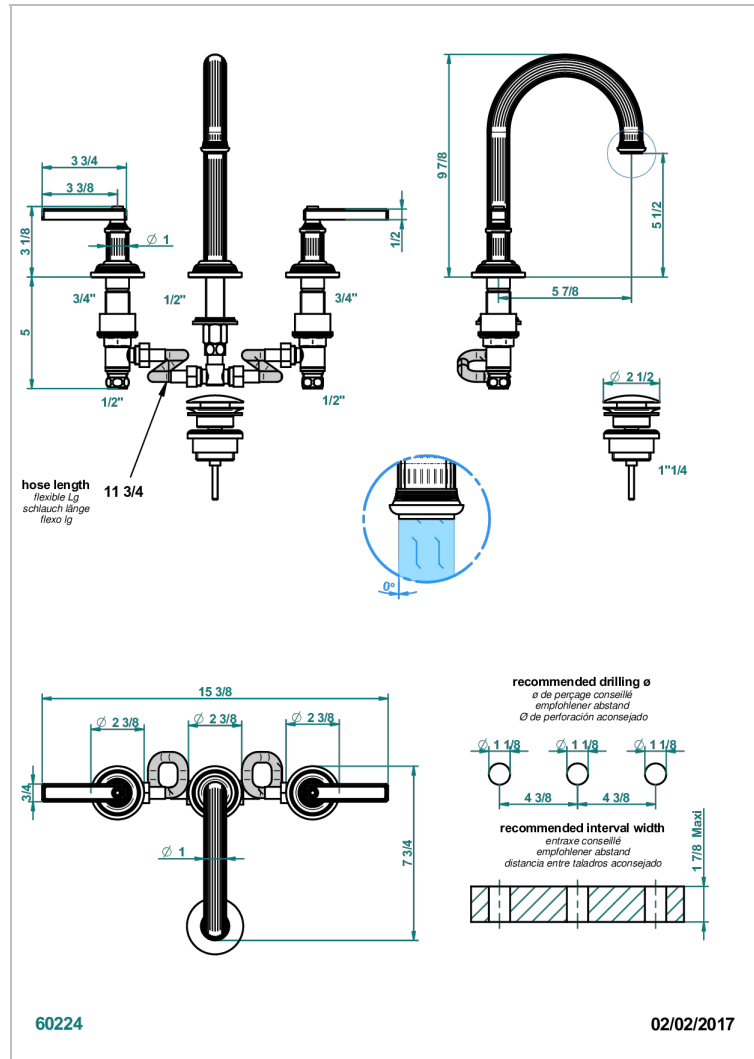

GRAND CENTRAL BLACK ONYX WITH LEVER

U9N-152

Rim mounted 3-hole basin mixer with waste, high spout

CHARACTERISTIC

- ACS : 18ACCLY393
- NF : NF EN 200 - IA - Chrome
- SVGW-SSIGE : 1901-6813

STANDARDS

AVAILABLE FINITIONS