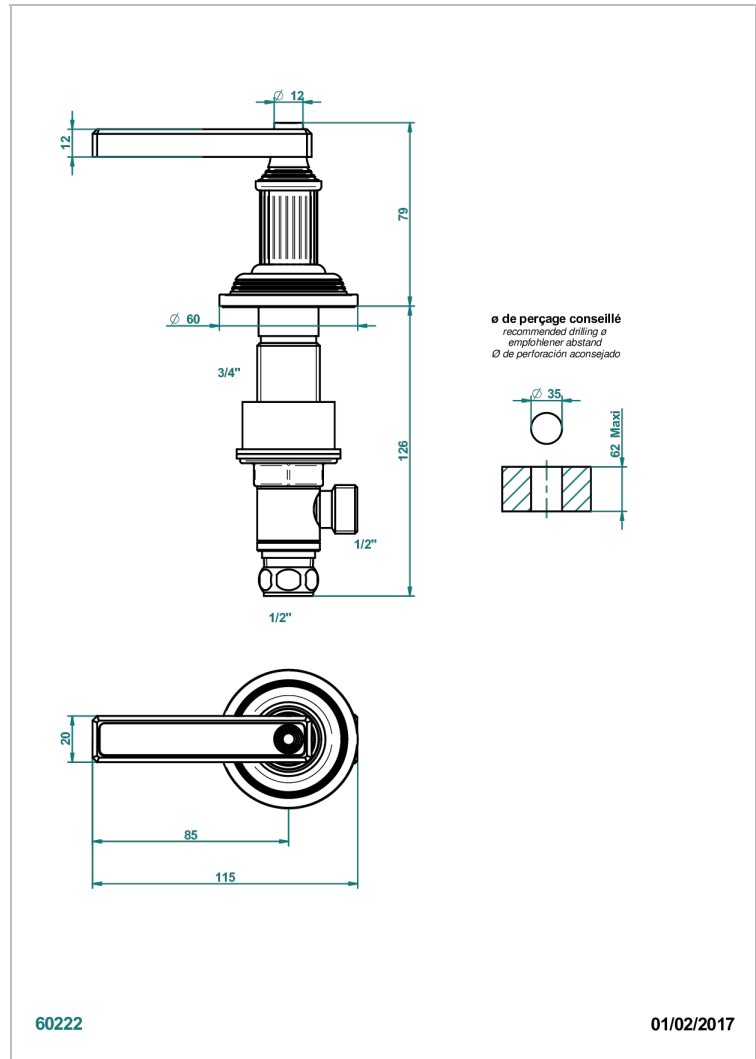

# GRAND CENTRAL WHITE ONYX WITH LEVER HANDLES

U9S-35/H

1/2"台式阀, 热水阀

## 特色

- Grand central White Onyx with lever handles
- 1/2"台式阀, 热水阀