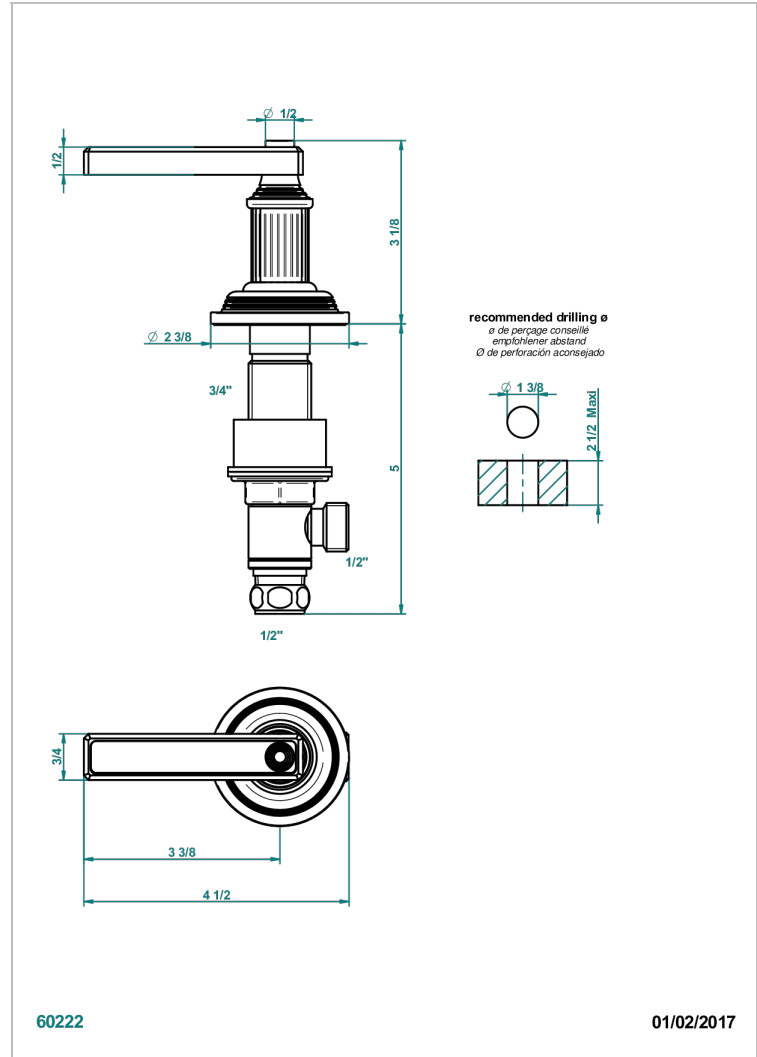

# GRAND CENTRAL WHITE ONYX WITH LEVER HANDLES

U9S-35/H

1/2"台式阀, 热水阀

## 特色

- Grand central White Onyx with lever handles
- 1/2"台式阀, 热水阀