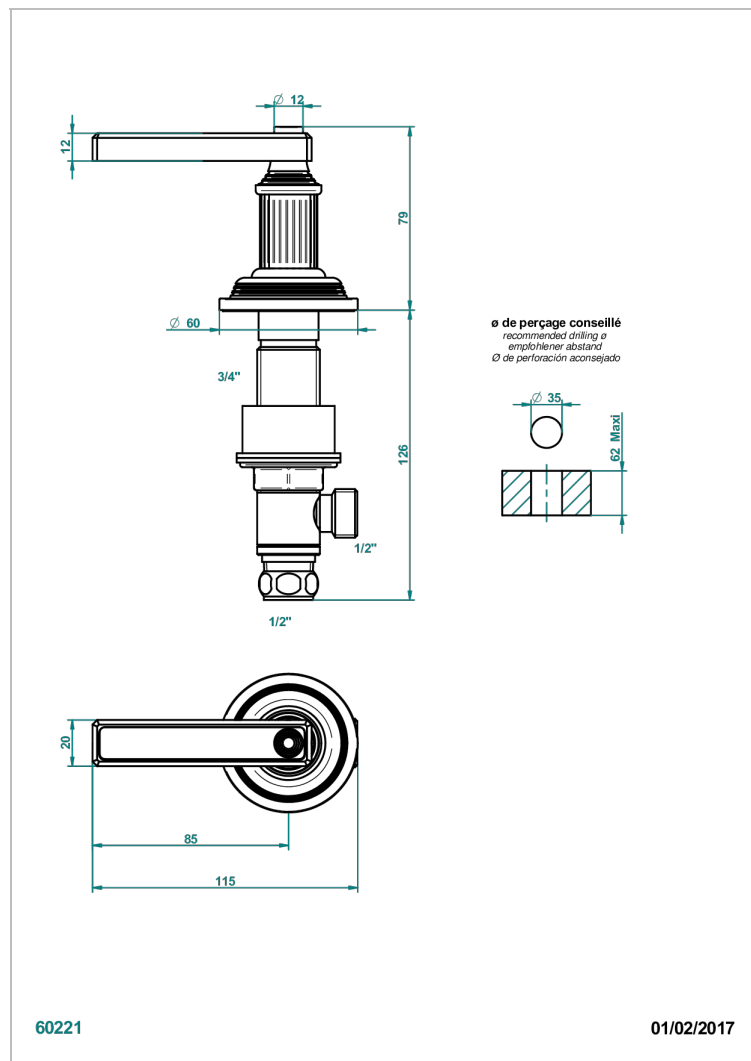

# GRAND CENTRAL BLACK ONYX WITH LEVER

U9N-35/H

Rim mounted 1/2" valve, hot

## CHARACTERISTIC

- Grand central Black Onyx with lever
- Rim mounted 1/2" valve, hot