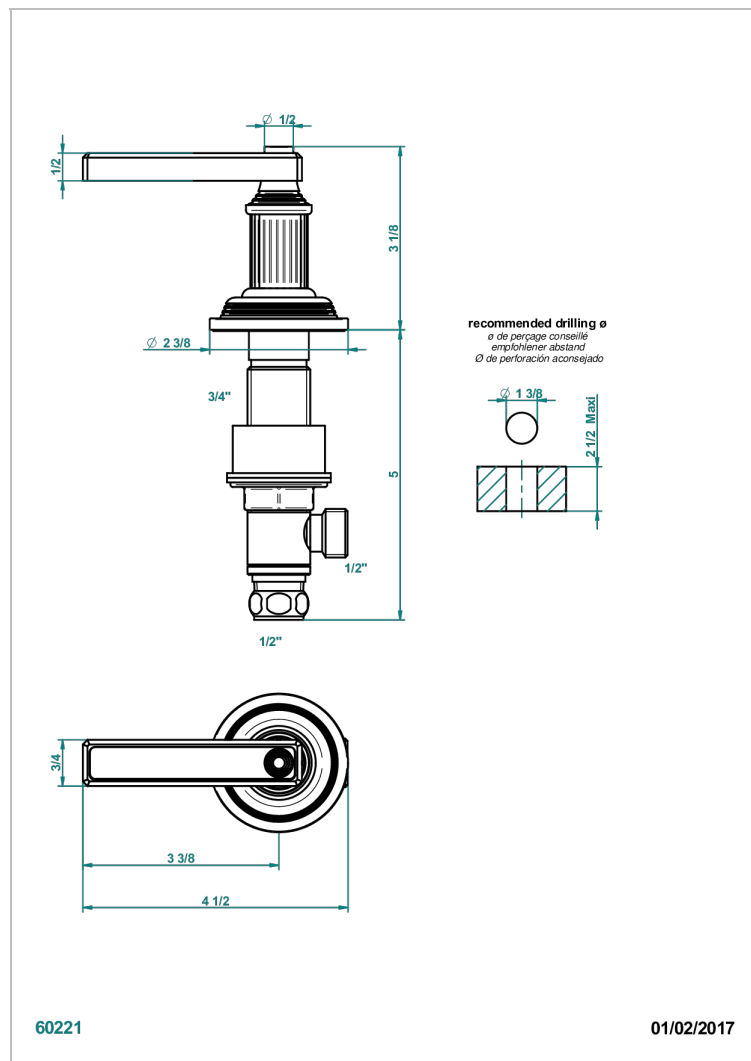

GRAND CENTRAL BLACK ONYX WITH LEVER

U9N-35/H

Rim mounted 1/2" valve, hot

CHARACTERISTIC

- Grand central Black Onyx with lever
- Rim mounted 1/2" valve, hot

AVAILABLE FINITIONS

Antique nickel - H28
Black ceram - D30
Blush PVD - H62
Brass color PVD - H49
Brown bronze color PVD - F33
Gold color PVD - H52