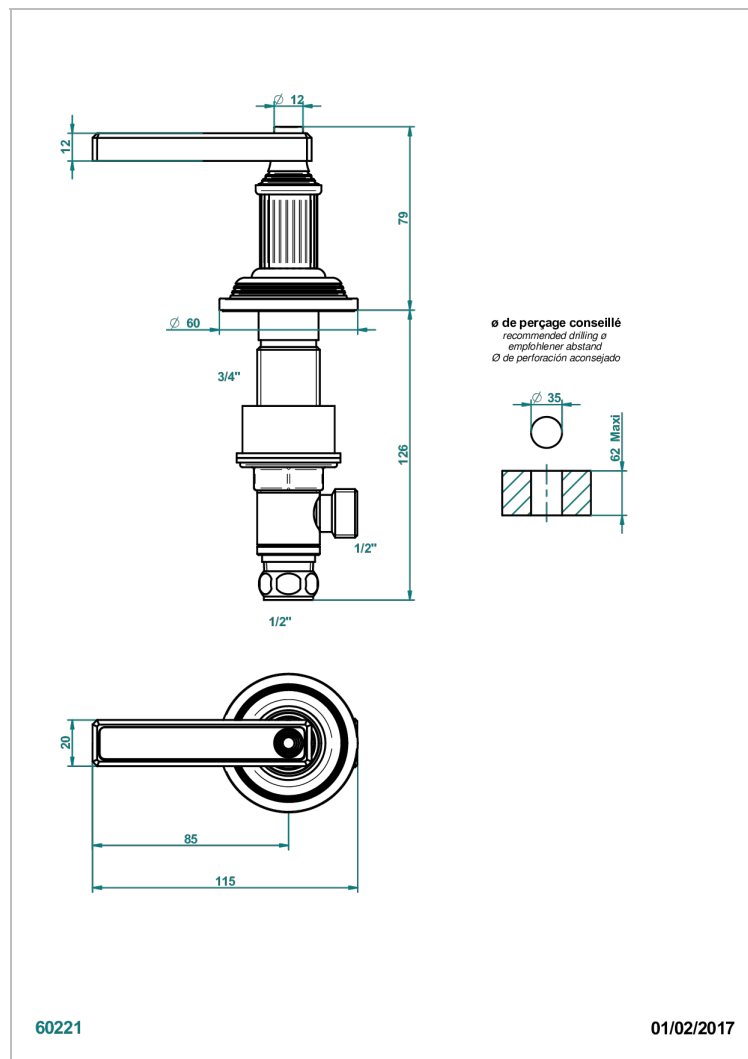

GRAND CENTRAL BLACK ONYX WITH LEVER

U9N-35/H

Rim mounted 1/2" valve, hot

CHARACTERISTIC

- Grand central Black Onyx with lever
- Rim mounted 1/2" valve, hot

AVAILABLE FINITIONS

Antique nickel - H28
Black ceram - D30
Blush PVD - H62
Brass color PVD - H49
Brown bronze color PVD - F33
Gold color PVD - H52