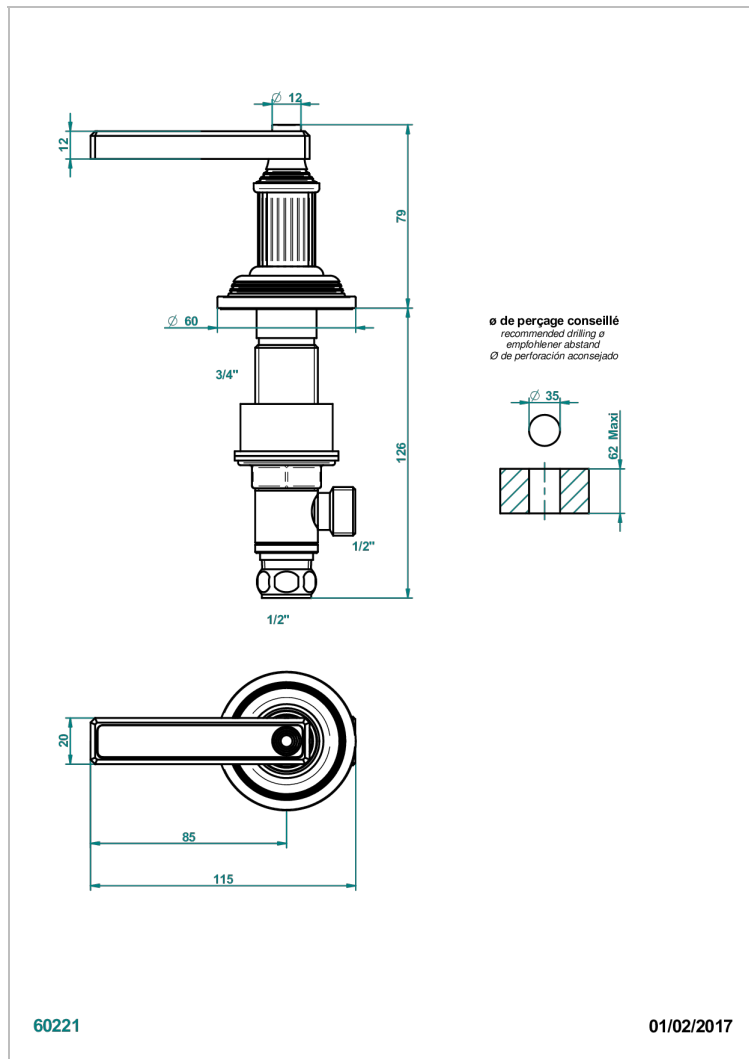

GRAND CENTRAL BLACK ONYX WITH LEVER

U9N-35/H

1/2"台式阀, 热水阀

特色

- Grand central Black Onyx with lever
- 1/2"台式阀, 热水阀

可选饰面

Black ceram - D30
Blush PVD - H62
Graphite PVD - H64
Matt Umber PVD - H67
Matt blush PVD - H60
Matt graphite PVD - H65