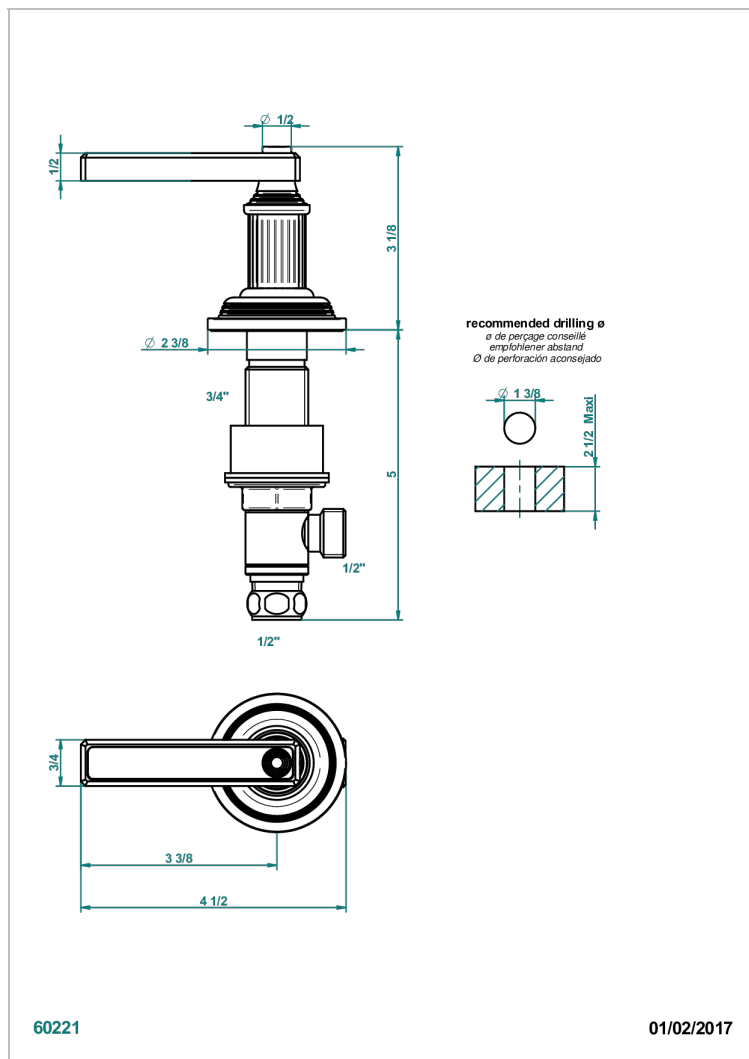

GRAND CENTRAL BLACK ONYX WITH LEVER

U9N-35/H

1/2"台式阀, 热水阀

特色

- Grand central Black Onyx with lever
- 1/2"台式阀, 热水阀

可选饰面

Black ceram - D30
 Blush PVD - H62
 Graphite PVD - H64
 Matt Umber PVD - H67
 Matt blush PVD - H60
 Matt graphite PVD - H65