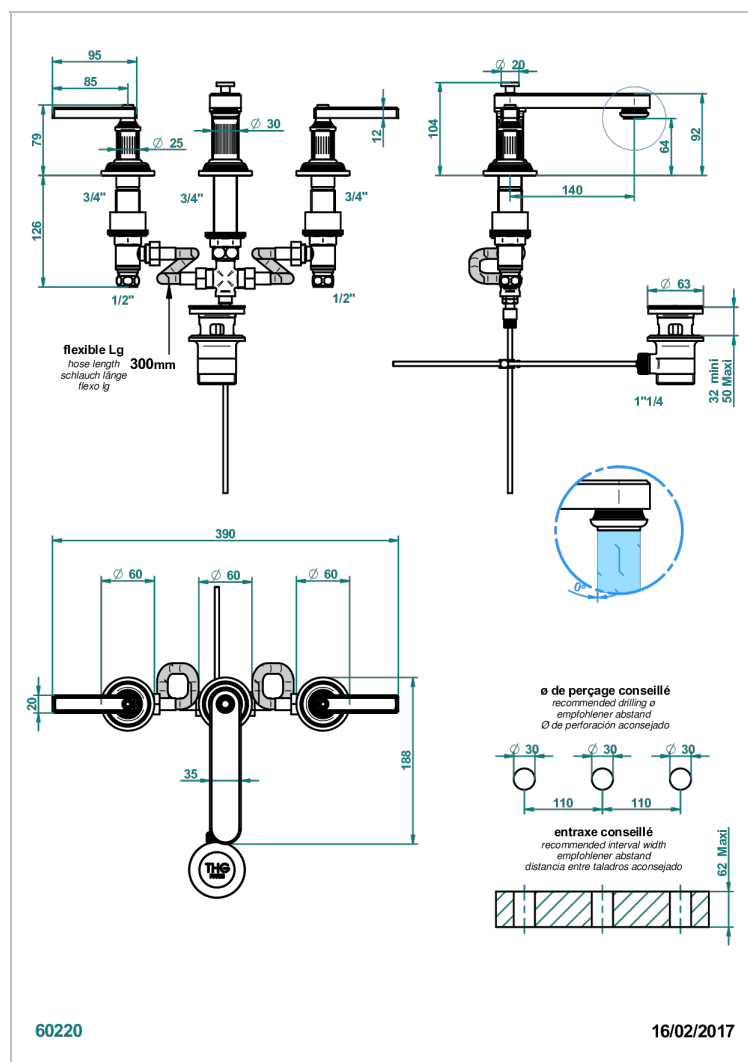

GRAND CENTRAL BLACK ONYX WITH LEVER

U9N-151

Rim mounted 3-hole basin mixer with waste

CHARACTERISTIC

- ACS : 18ACCLY393
- NF : NF EN 200 - IA - Chrome
- SVGW-SSIGE : 1901-6813

STANDARDS

AVAILABLE FINITIONS

Antique nickel - H28
Black ceram - D30
Blush PVD - H62
Brass color PVD - H49
Brown bronze color PVD - F33
Gold color PVD - H52