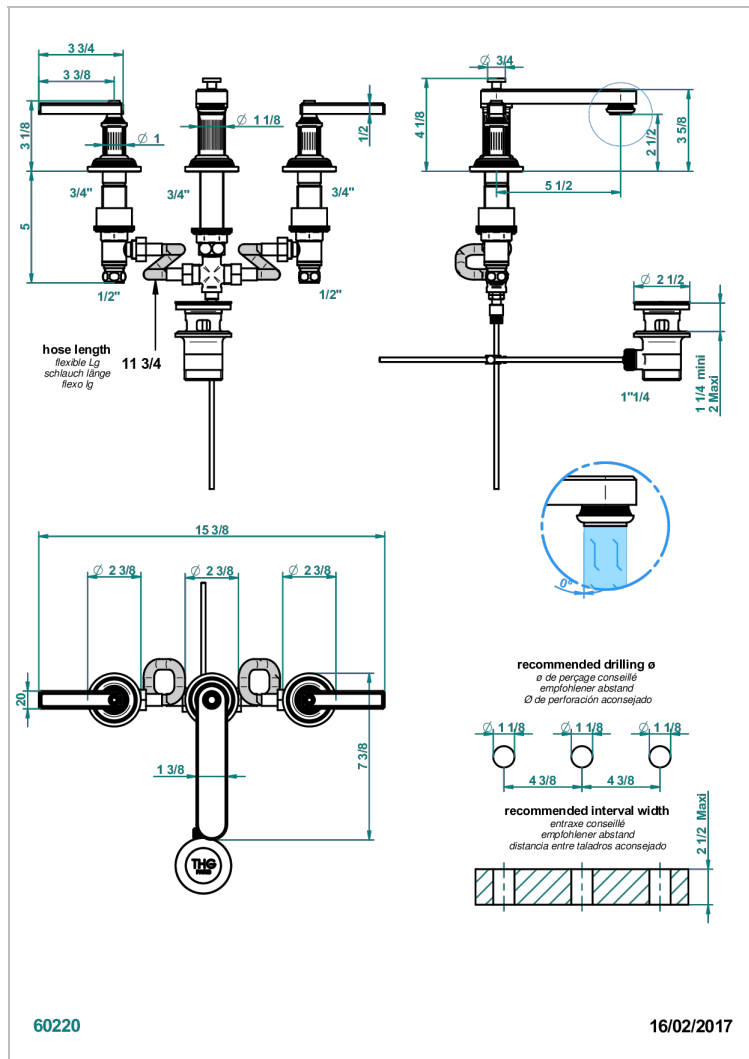

GRAND CENTRAL BLACK ONYX WITH LEVER

U9N-151

Rim mounted 3-hole basin mixer with waste

CHARACTERISTIC

- ACS : 18ACCLY393
- NF : NF EN 200 - IA - Chrome
- SVGW-SSIGE : 1901-6813

STANDARDS

AVAILABLE FINITIONS

Antique nickel - H28
Black ceram - D30
Blush PVD - H62
Brass color PVD - H49
Brown bronze color PVD - F33
Gold color PVD - H52