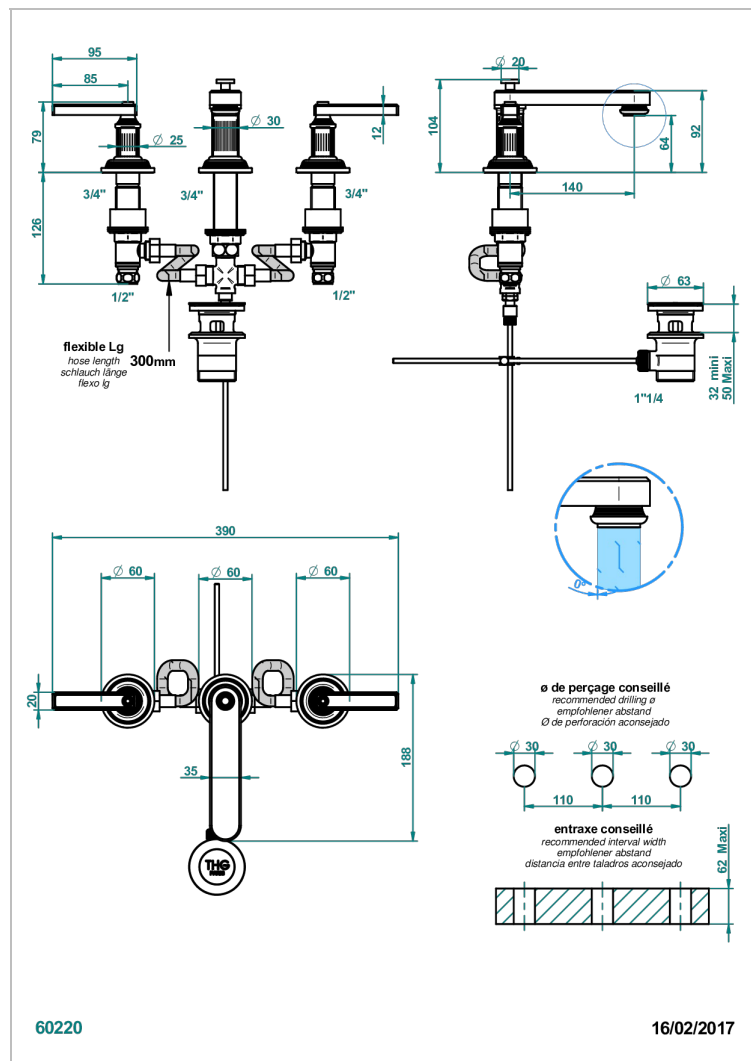

# GRAND CENTRAL BLACK ONYX WITH LEVER

U9N-151

Rim mounted 3-hole basin mixer with waste

## CHARACTERISTIC

- ACS : 18ACCLY393
- NF : NF EN 200 - IA - Chrome
- SVGW-SSIGE : 1901-6813