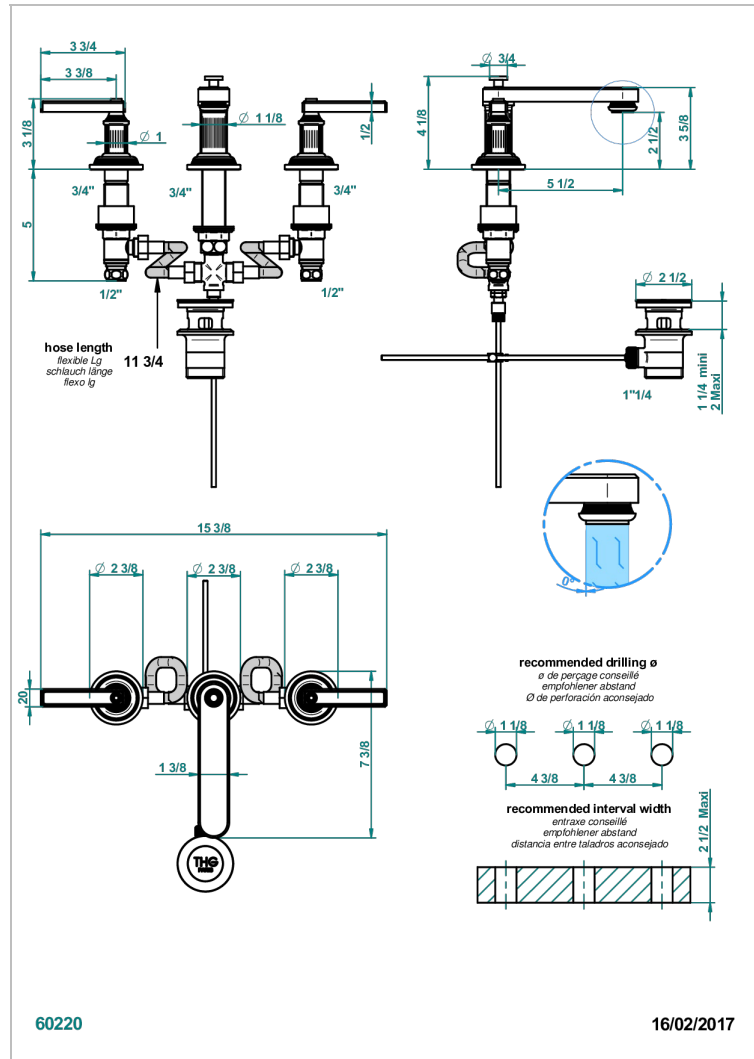

GRAND CENTRAL BLACK ONYX WITH LEVER

U9N-151

Rim mounted 3-hole basin mixer with waste

CHARACTERISTIC

- ACS : 18ACCLY393
- NF : NF EN 200 - IA - Chrome
- SVGW-SSIGE : 1901-6813

STANDARDS

AVAILABLE FINITIONS

Antique nickel - H28
Black ceram - D30
Blush PVD - H62
Brass color PVD - H49
Brown bronze color PVD - F33
Gold color PVD - H52