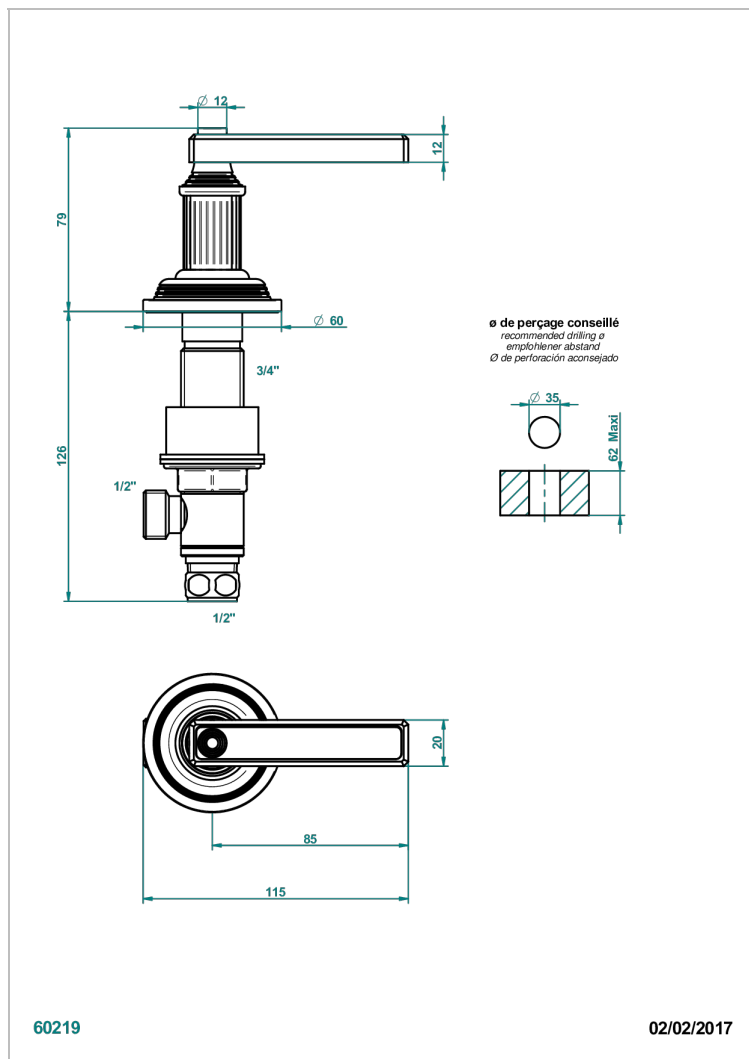

# GRAND CENTRAL BLACK ONYX WITH LEVER

U9N-35/C

Rim mounted 1/2" valve, cold

## CHARACTERISTIC

- Grand central Black Onyx with lever
- Rim mounted 1/2" valve, cold