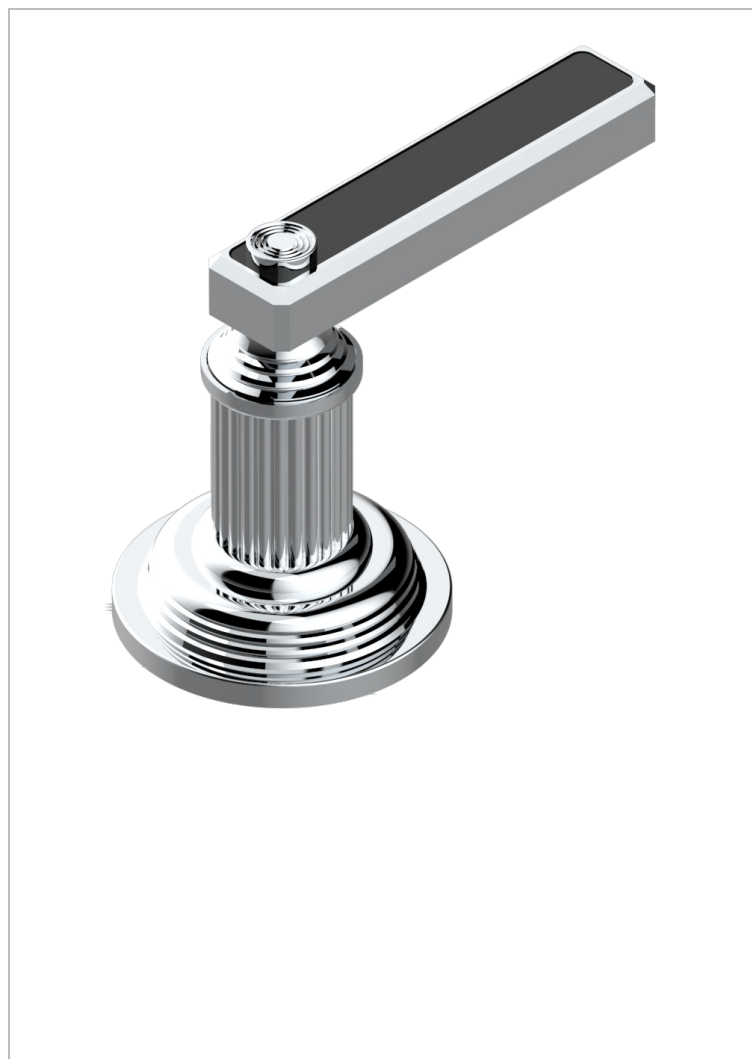

# GRAND CENTRAL BLACK ONYX WITH LEVER

U9N-35/C

Rim mounted 1/2" valve, cold

## CHARACTERISTIC

- Grand central Black Onyx with lever
- Rim mounted 1/2" valve, cold

## AVAILABLE FINITIONS

Antique nickel - H28  
Black ceram - D30  
Blush PVD - H62  
Brass color PVD - H49  
Brown bronze color PVD - F33  
Gold color PVD - H52

Graphite PVD - H64  
Lacquered light bronze - D01  
Matt Umber PVD - H67  
Matt blush PVD - H60  
Matt brass color PVD - H50  
Matt brown bronze color PVD - F34