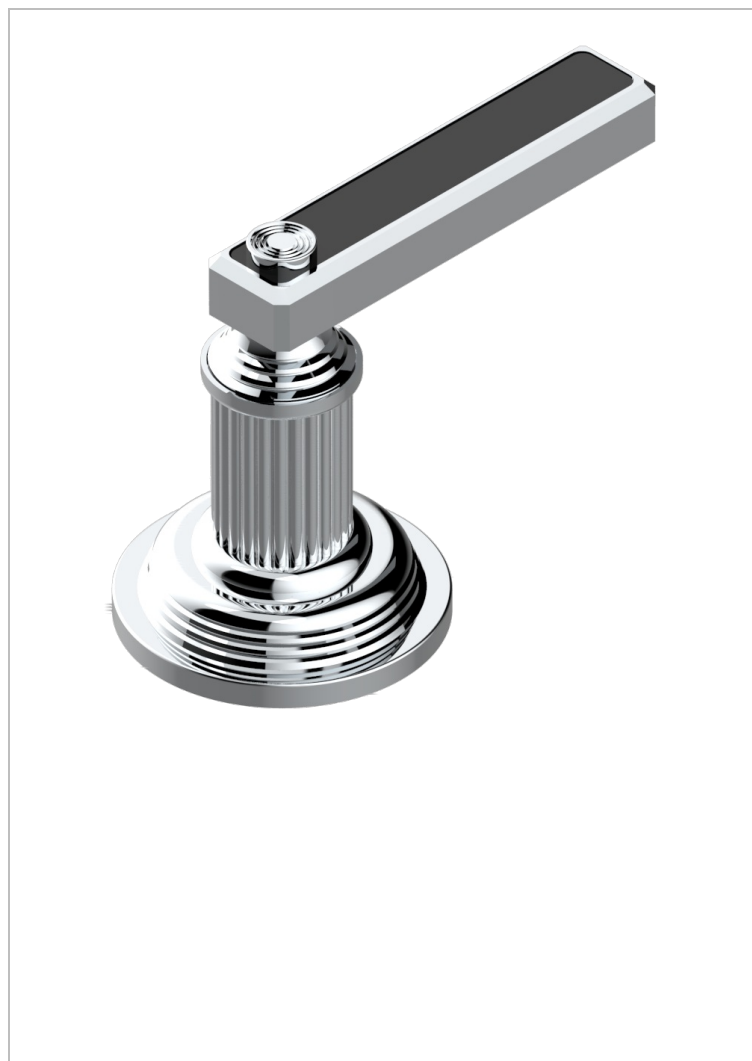

GRAND CENTRAL BLACK ONYX WITH LEVER

U9N-35/C

Einbauventil zur Standmontage 1/2", Kalt

EIGENSCHAFTEN

- Grand central Black Onyx with lever
- Einbauventil zur Standmontage 1/2", Kalt

VERFÜGBARE OBERFLÄCHEN

Altnickel - H28
Blassgold - F30
Blassgold matt unlackiert - F31
Bronze hell - D01
Chrom - A02
Chrom matt - C02

Gold - F01
Gold matt - F07
Kupfer altrot matt lackiert - H07
Mattschwarz keramik - D30
Natural smoked Brass - A13
Nickel matt - C01

Pvd blush - H62
Pvd blush matt - H60
Pvd bronze braun - F33
Pvd bronze braun matt - F34
Pvd gold - H52
Pvd gold matt - H53