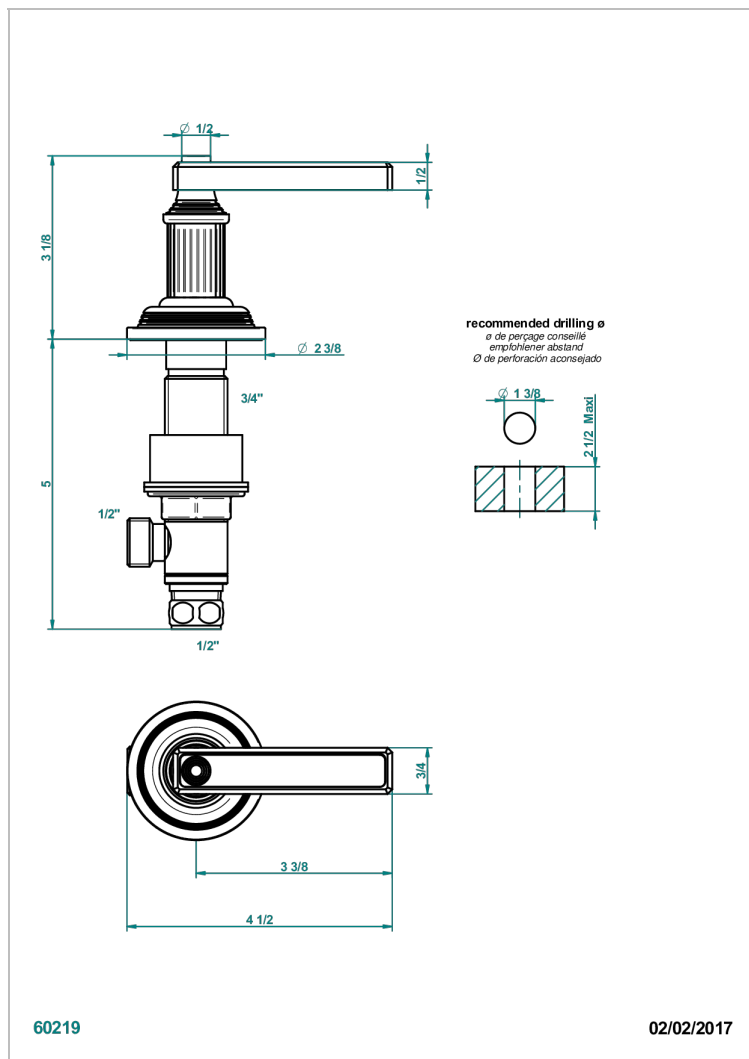

GRAND CENTRAL BLACK ONYX WITH LEVER

U9N-35/C

Rim mounted 1/2" valve, cold

CHARACTERISTIC

- Grand central Black Onyx with lever
- Rim mounted 1/2" valve, cold

AVAILABLE FINITIONS

Antique nickel - H28
Black ceram - D30
Blush PVD - H62
Brass color PVD - H49
Brown bronze color PVD - F33
Gold color PVD - H52