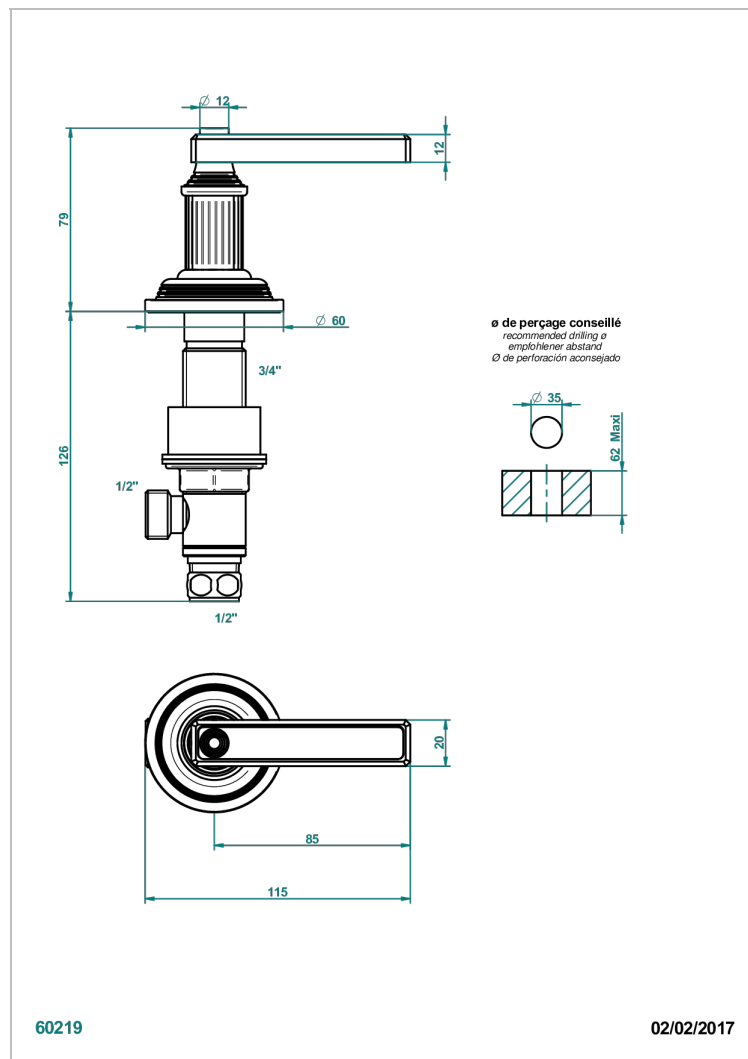

GRAND CENTRAL BLACK ONYX WITH LEVER

U9N-35/C

Rim mounted 1/2" valve, cold

60219

02/02/2017

CHARACTERISTIC

- Grand central Black Onyx with lever
- Rim mounted 1/2" valve, cold

AVAILABLE FINITIONS