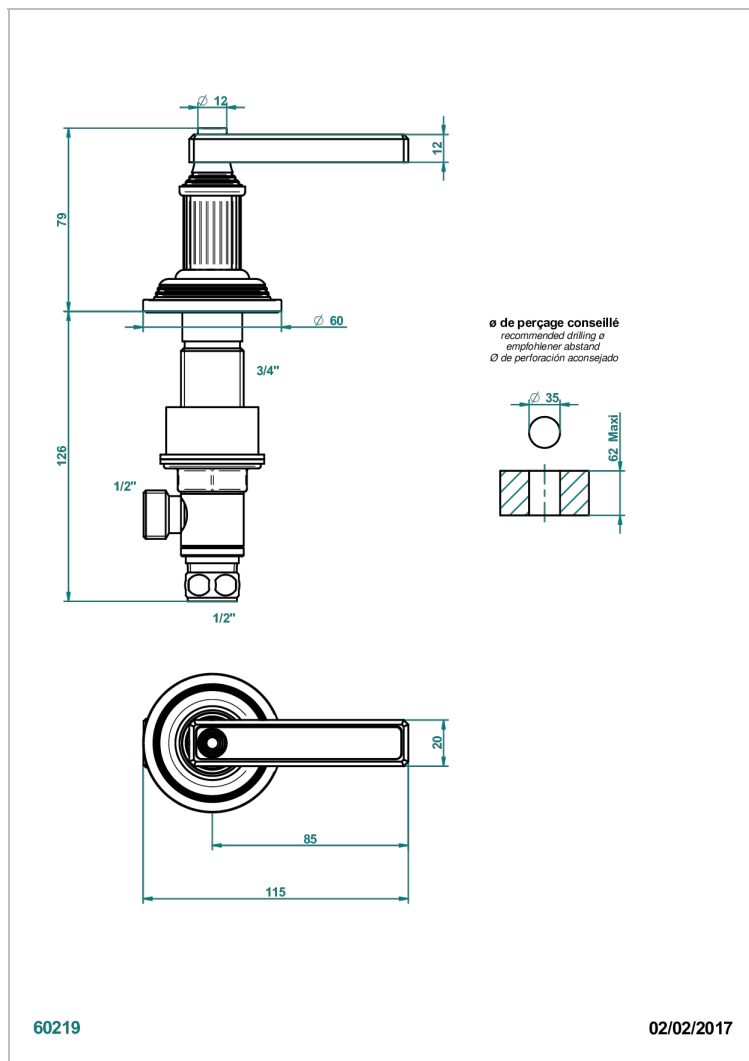

GRAND CENTRAL BLACK ONYX WITH LEVER

U9N-35/C

3/4"台式阀, 冷水阀

特色

- Grand central Black Onyx with lever
- 3/4"台式阀, 冷水阀

可选饰面

Black ceram - D30
Blush PVD - H62
Graphite PVD - H64
Matt Umber PVD - H67
Matt blush PVD - H60
Matt graphite PVD - H65