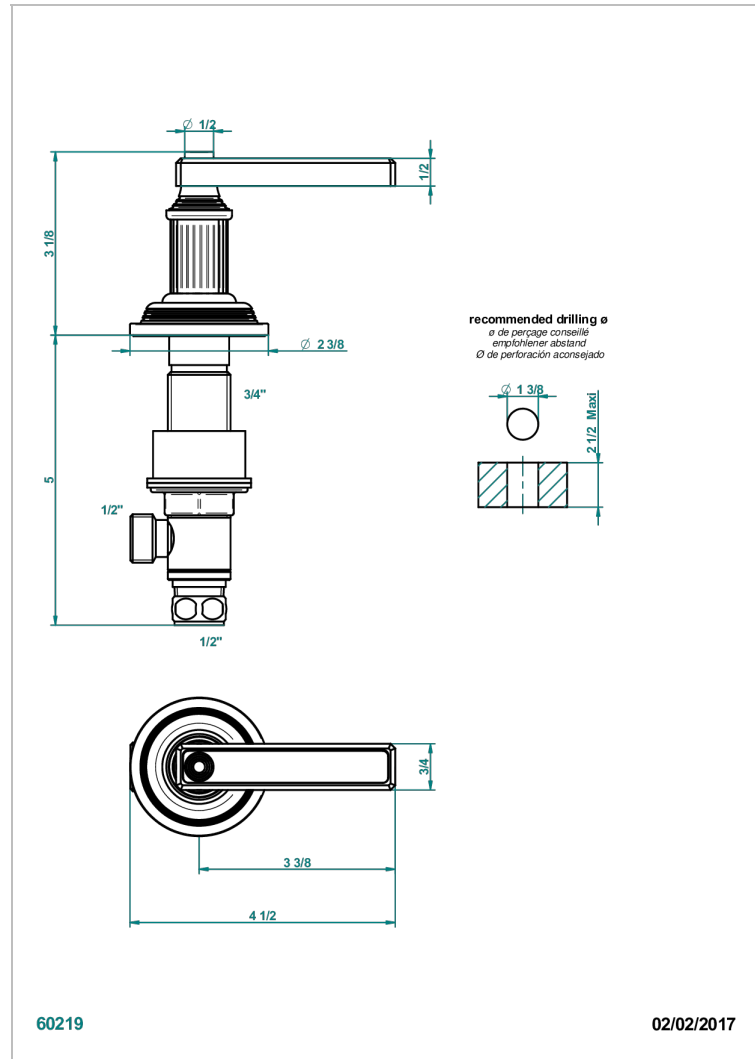

GRAND CENTRAL BLACK ONYX WITH LEVER

U9N-35/C

Rim mounted 1/2" valve, cold

THG[®]
PARIS

CHARACTERISTIC

- Grand central Black Onyx with lever
- Rim mounted 1/2" valve, cold

AVAILABLE FINITIONS

Antique nickel - H28
Black ceram - D30
Blush PVD - H62
Brass color PVD - H49
Brown bronze color PVD - F33
Gold color PVD - H52