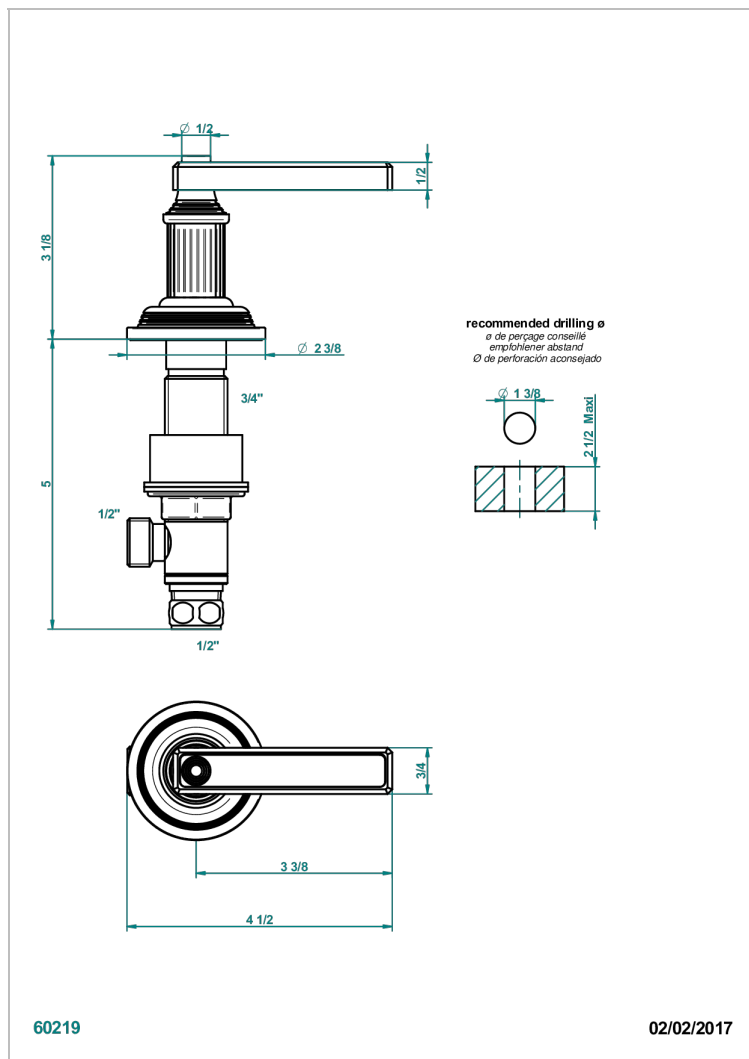

GRAND CENTRAL BLACK ONYX WITH LEVER

U9N-35/C

Einbauventil zur Standmontage 1/2", Kalt

THG[®]
PARIS

EIGENSCHAFTEN

- Grand central Black Onyx with lever
- Einbauventil zur Standmontage 1/2", Kalt

VERFÜGBARE OBERFLÄCHEN