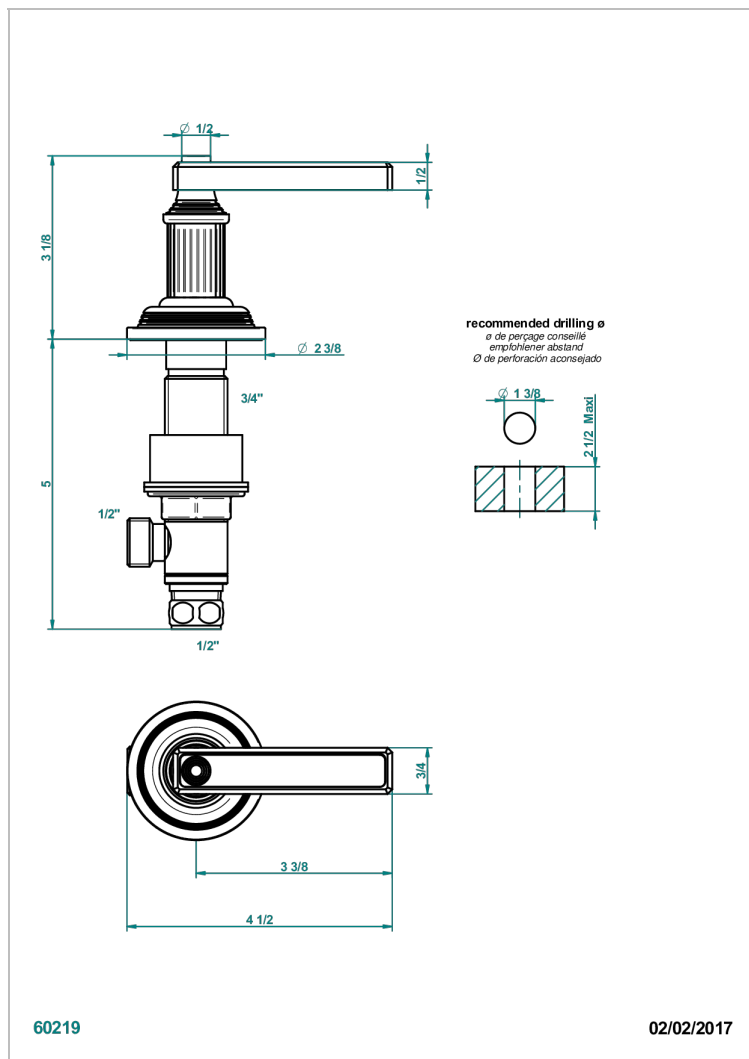

# GRAND CENTRAL BLACK ONYX WITH LEVER

U9N-35/C

3/4"台式阀, 冷水阀

## 特色

- Grand central Black Onyx with lever
- 3/4"台式阀, 冷水阀