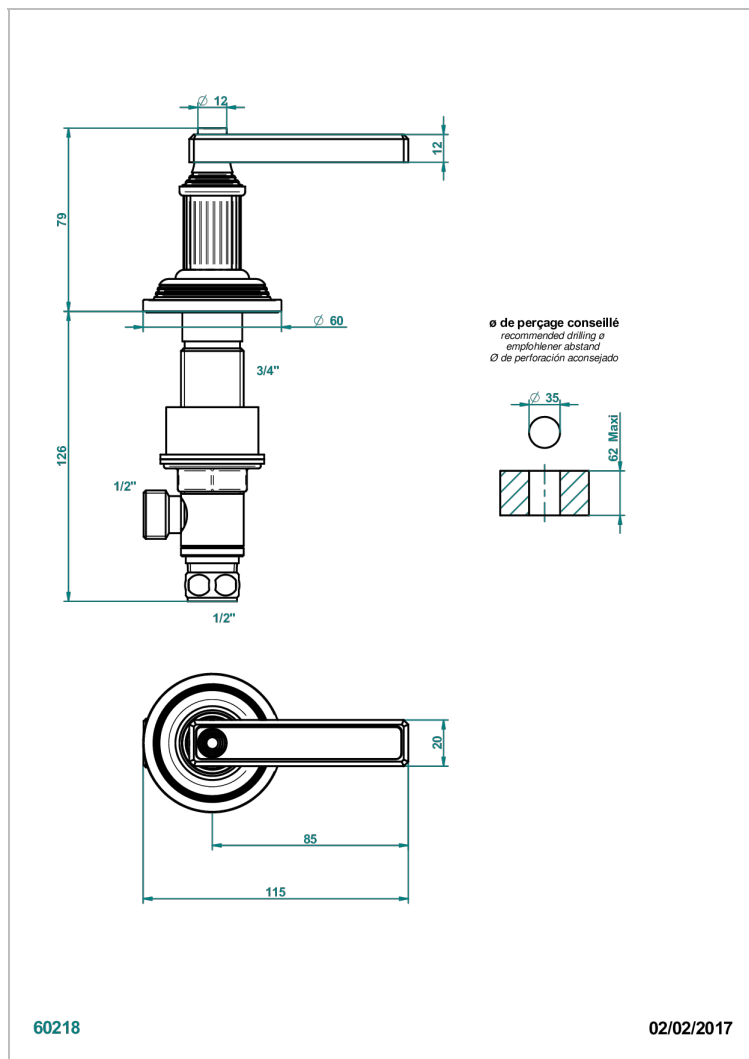

# GRAND CENTRAL WHITE ONYX WITH LEVER HANDLES

U9S-35/C

Rim mounted 1/2" valve, cold

## CHARACTERISTIC

- Grand central White Onyx with lever handles
- Rim mounted 1/2" valve, cold