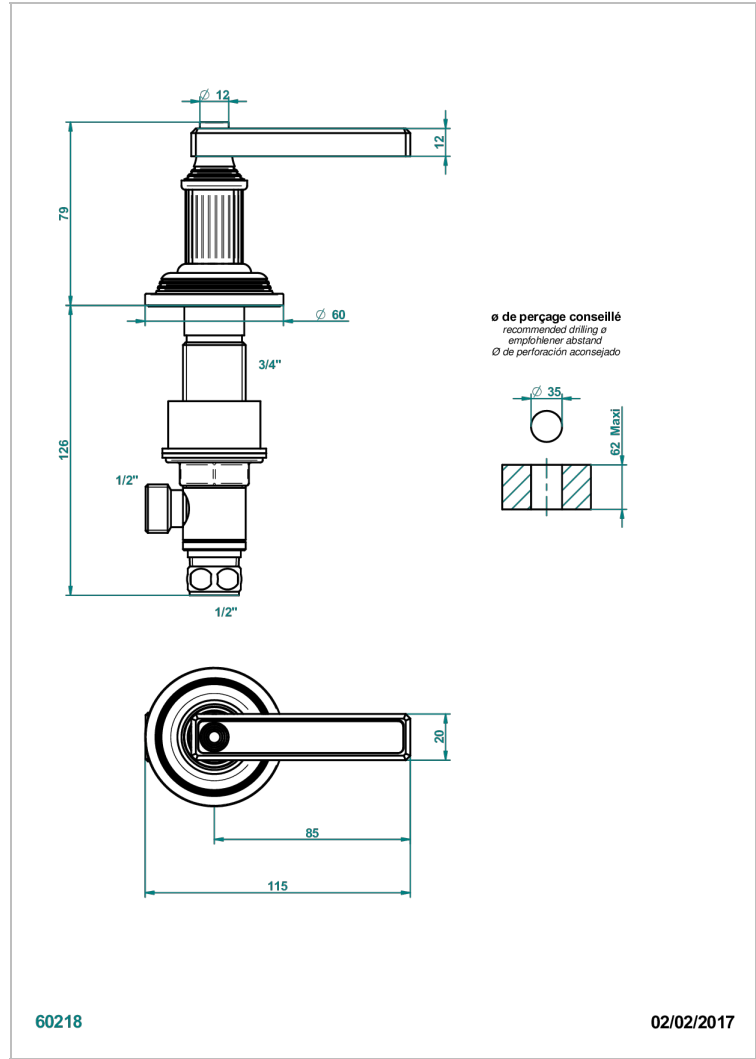

GRAND CENTRAL WHITE ONYX WITH LEVER HANDLES

U9S-35/C

3/4"台式阀, 冷水阀

特色

- Grand central White Onyx with lever handles
- 3/4"台式阀, 冷水阀

可选饰面

Black ceram - D30
Blush PVD - H62
Graphite PVD - H64
Matt Umber PVD - H67
Matt blush PVD - H60
Matt graphite PVD - H65