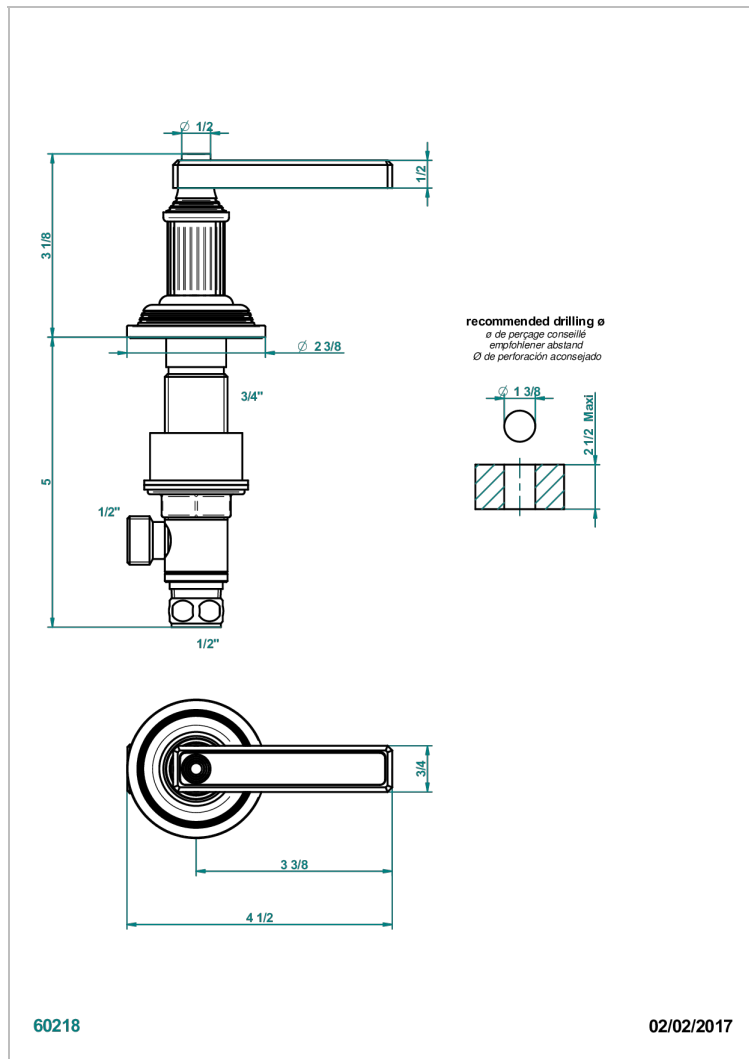

GRAND CENTRAL WHITE ONYX WITH LEVER HANDLES

U9S-35/C

Rim mounted 1/2" valve, cold

CHARACTERISTIC

- Grand central White Onyx with lever handles
- Rim mounted 1/2" valve, cold

AVAILABLE FINITIONS

Antique nickel - H28
Black ceram - D30
Blush PVD - H62
Brass color PVD - H49
Brown bronze color PVD - F33
Gold color PVD - H52