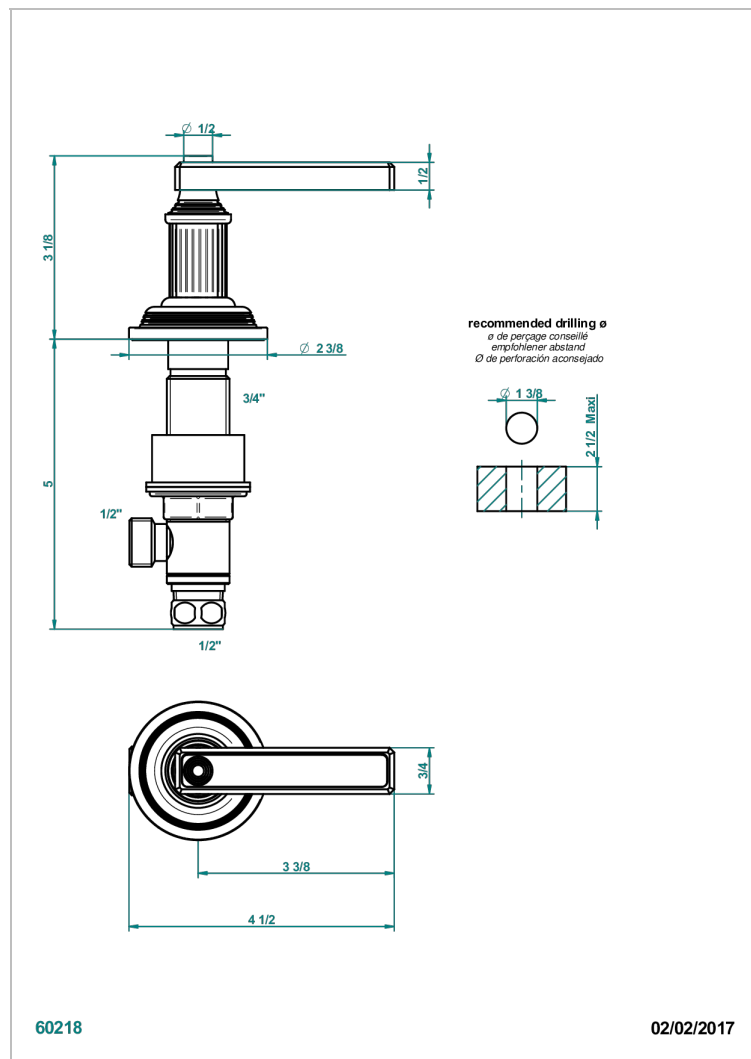

# GRAND CENTRAL WHITE ONYX WITH LEVER HANDLES

U9S-35/C

3/4"台式阀, 冷水阀

## 特色

- Grand central White Onyx with lever handles
- 3/4"台式阀, 冷水阀