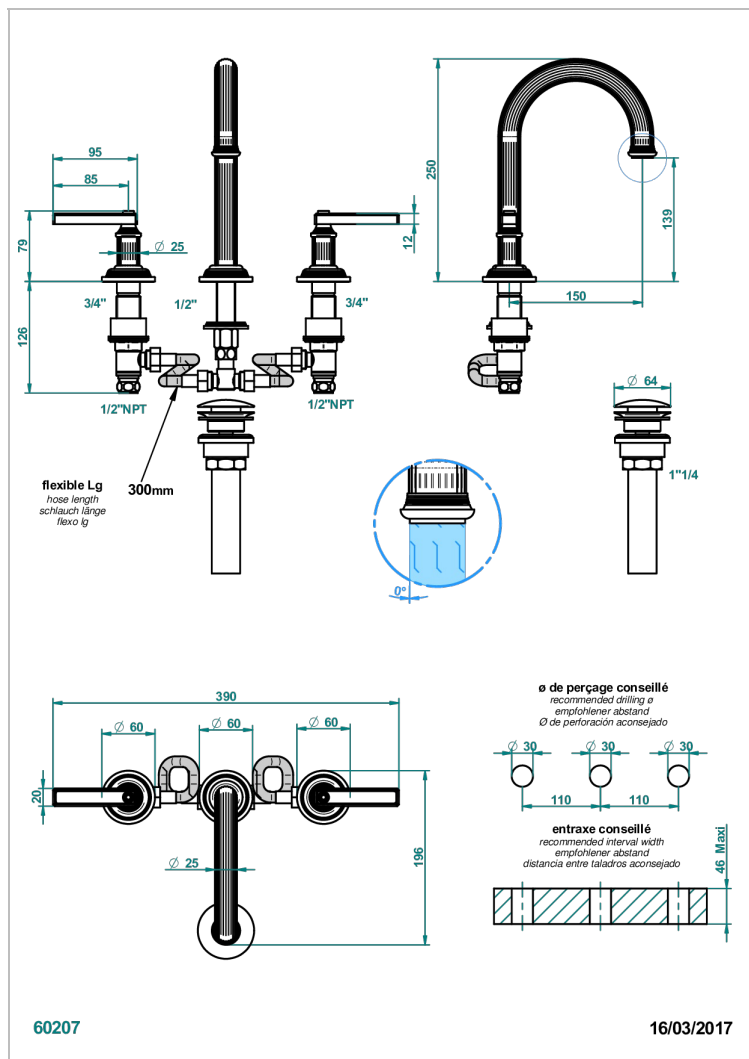

GRAND CENTRAL BLACK ONYX WITH LEVER

U9N-152/US

Rim mounted 3-hole basin mixer with waste, high spout

CARACTERÍSTICAS

- Grand central Black Onyx with lever
- Rim mounted 3-hole basin mixer with waste, high spout