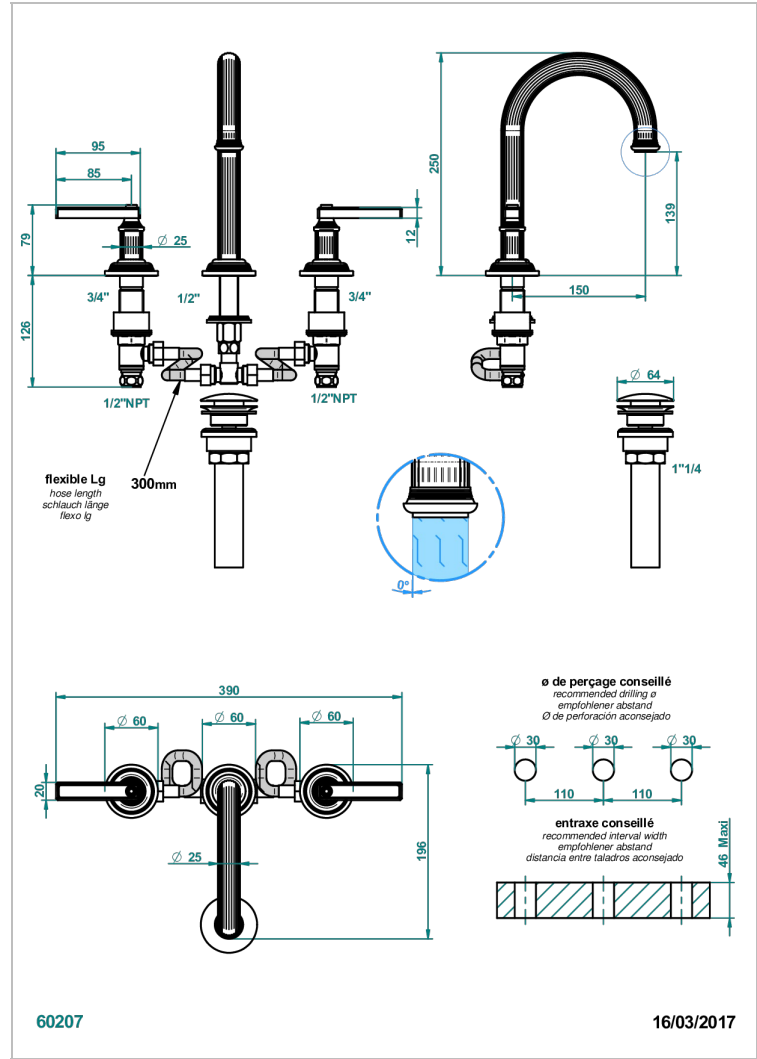

GRAND CENTRAL BLACK ONYX WITH LEVER HANDLES

U9N-152/US

Widespread lavatory set, high spout, with drain

CHARACTERISTIC

- Grand central Black Onyx with lever handles
- Widespread lavatory set, high spout, with drain