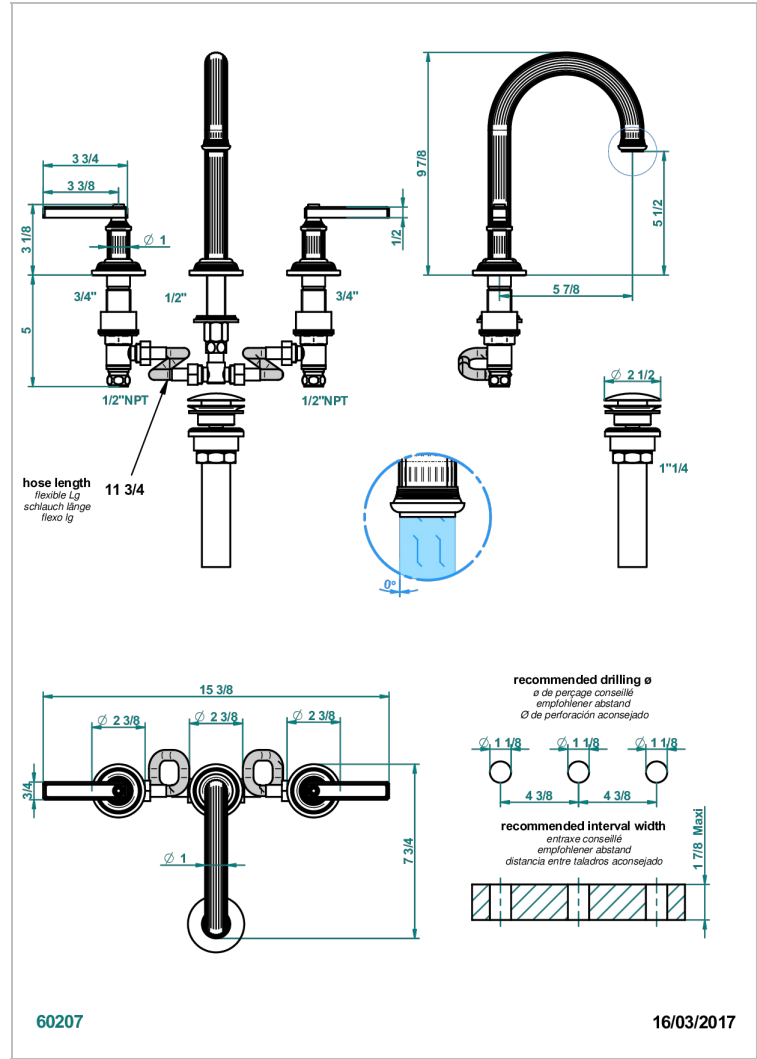

GRAND CENTRAL BLACK ONYX WITH LEVER

U9N-152/US

Rim mounted 3-hole basin mixer with waste, high spout

CARACTERÍSTICAS

- Grand central Black Onyx with lever
- Rim mounted 3-hole basin mixer with waste, high spout