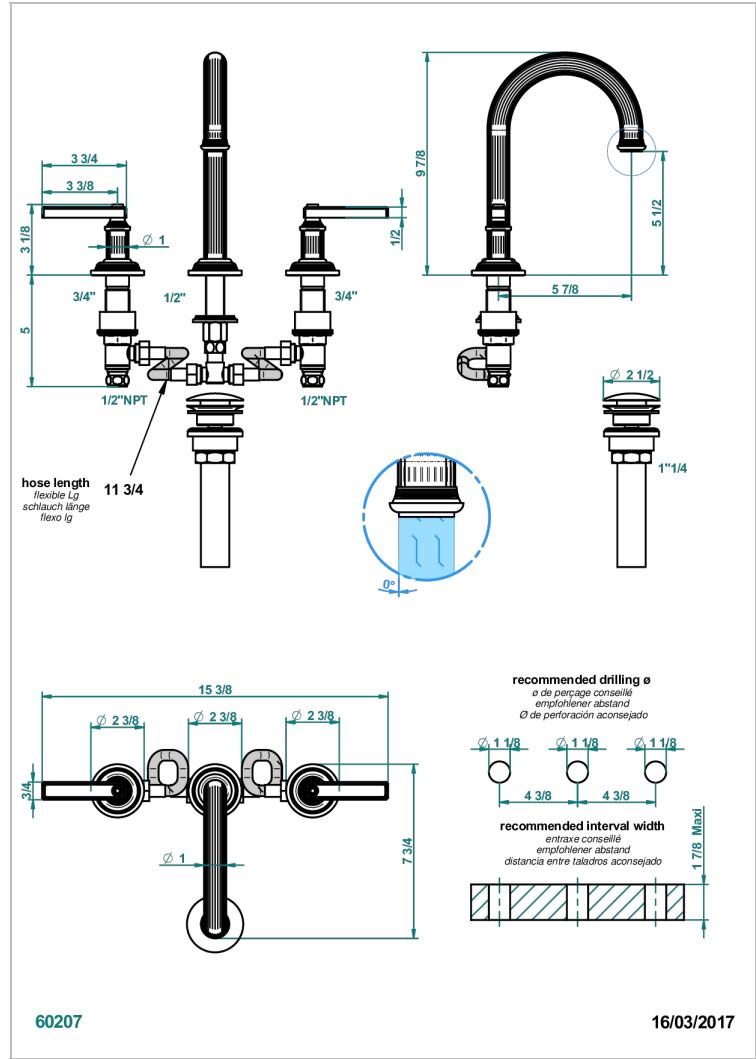

GRAND CENTRAL BLACK ONYX WITH LEVER HANDLES

U9N-152/US

Widespread lavatory set, high spout, with drain

CHARACTERISTIC

- Grand central Black Onyx with lever handles
- Widespread lavatory set, high spout, with drain