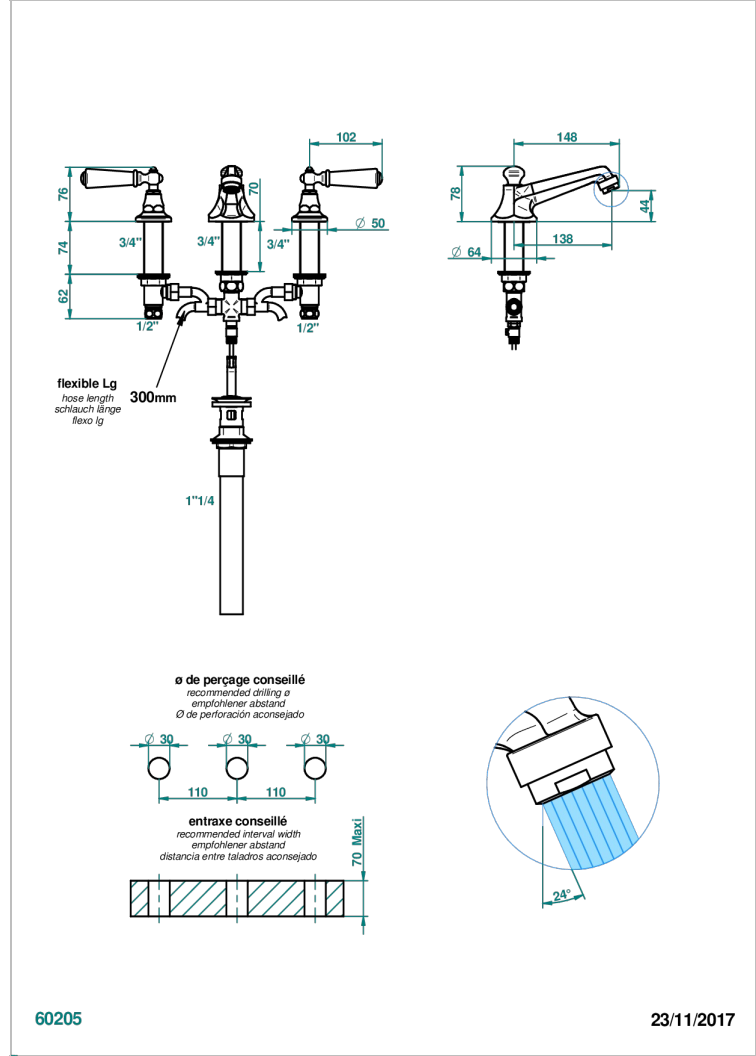

CHARLESTON CON MANETAS METAL LISO

G3N-151M/US

Rim mounted 3-hole basin mixer with waste for marble

CARACTERÍSTICAS

- Charleston con manetas metal liso
- Rim mounted 3-hole basin mixer with waste for marble

Níquel mate - C01
Níquel viejo - H28
Pvd blush - H62
Pvd blush mate - H60
Pvd color latón - H49
Pvd color latón mate - H50

Pvd color níquel - H55
Pvd color níquel mate - H56
Pvd color oro - H52
Pvd color oro mate - H53
Pvd grafito - H64
Pvd grafito mate - H65