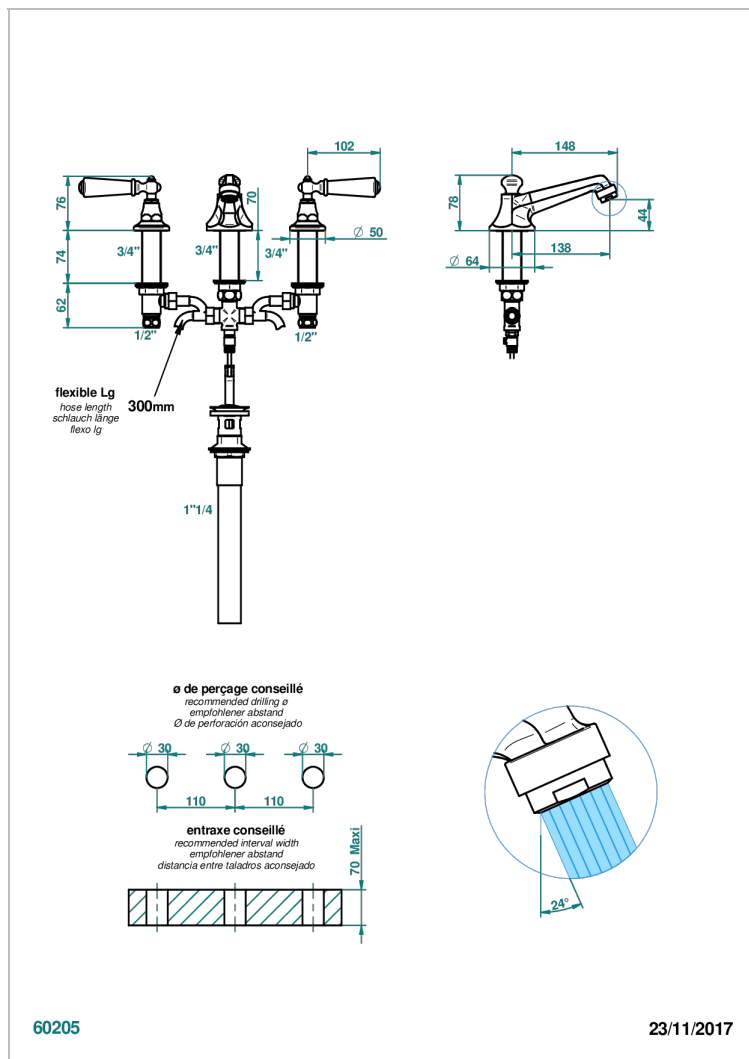

# CHARLESTON WITH SMOOTH METAL LEVER HANDLES

G3N-151M/US

Widespread lavatory set with drain for 1 1/4" + countertop

## CHARACTERISTIC

- Charleston with smooth metal lever handles
- Widespread lavatory set with drain for 1 1/4" + countertop