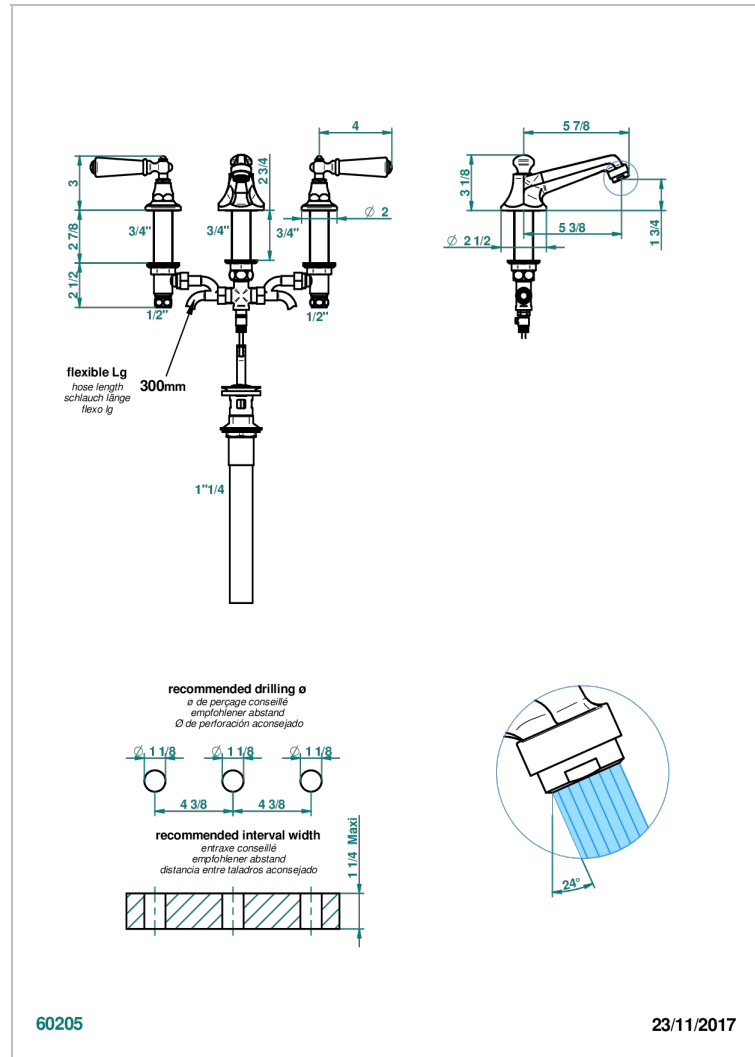

# CHARLESTON CON MANETAS METAL LISO

G3N-151M/US

Rim mounted 3-hole basin mixer with waste for marble

## CARACTERÍSTICAS

- Charleston con manetas metal liso
- Rim mounted 3-hole basin mixer with waste for marble