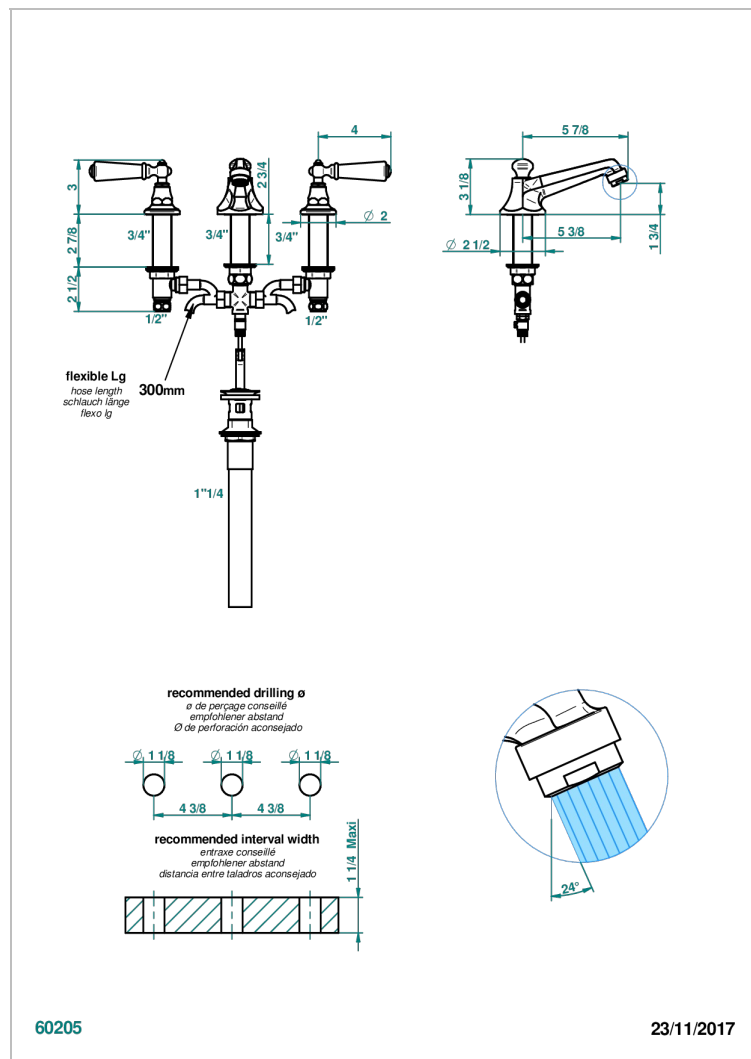

# CHARLESTON WITH SMOOTH METAL LEVER HANDLES

G3N-151M/US

Widespread lavatory set with drain for 1 1/4" + countertop

## CHARACTERISTIC

- Charleston with smooth metal lever handles
- Widespread lavatory set with drain for 1 1/4" + countertop