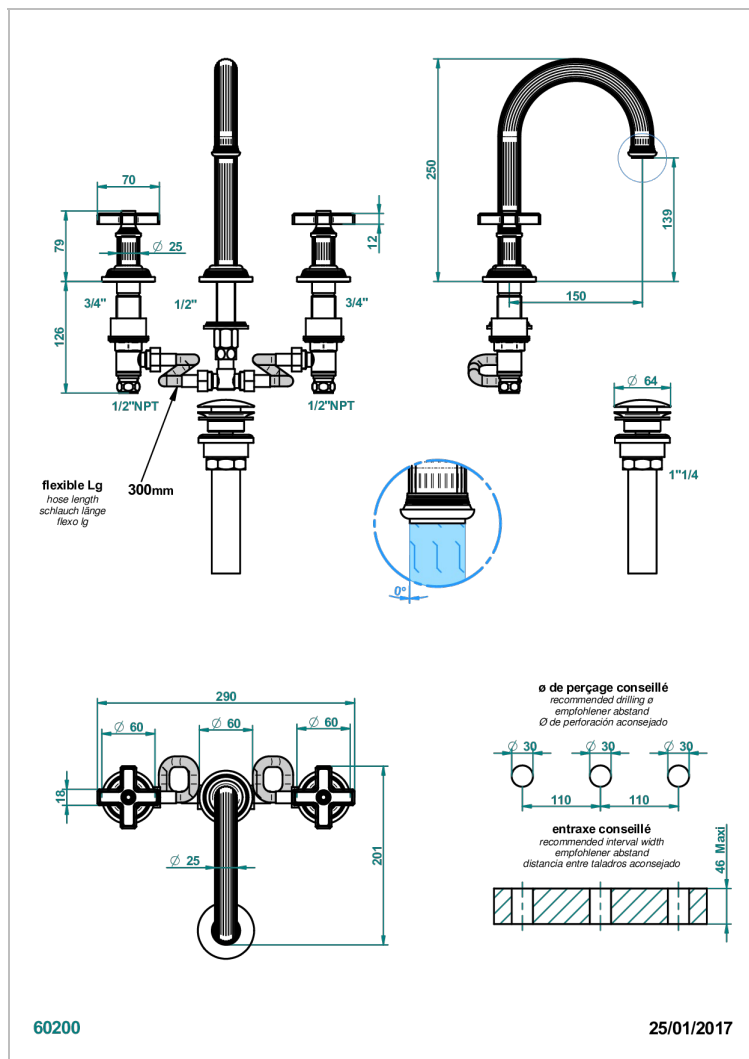

GRAND CENTRAL WHITE ONYX

U9R-152/US

Rim mounted 3-hole basin mixer with waste, high spout

THG[®]
PARIS

CARACTERÍSTICAS

- Grand central White Onyx
- Rim mounted 3-hole basin mixer with waste, high spout

ACABADOS DISPONIBLES