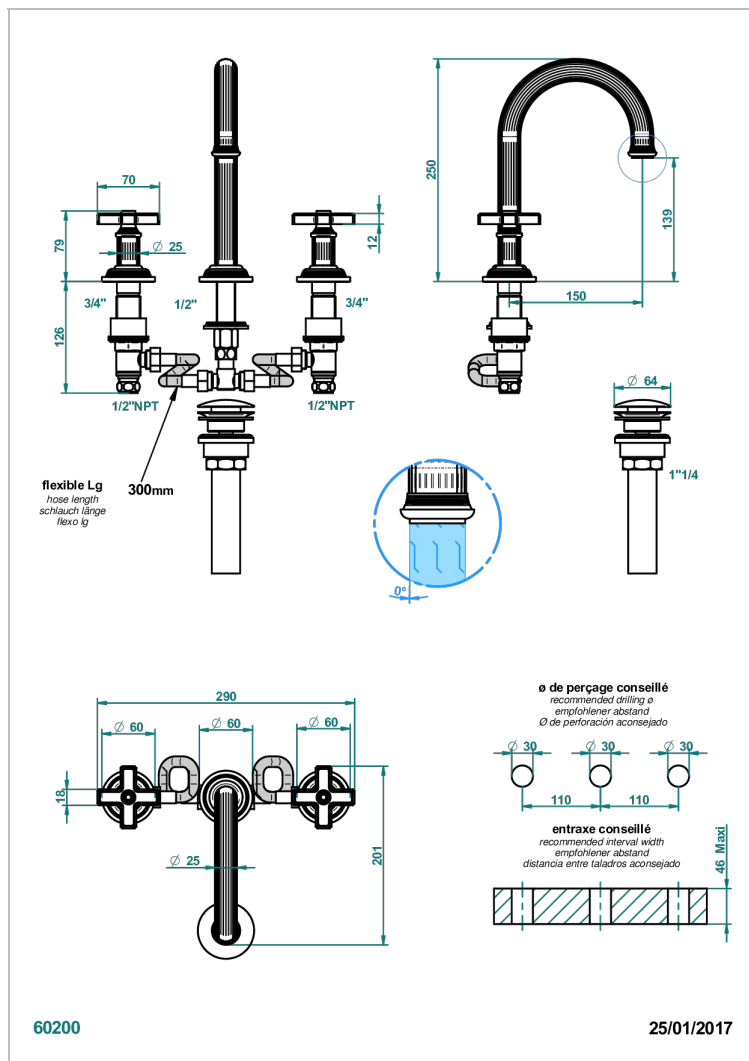

GRAND CENTRAL WHITE ONYX

U9R-152/US

Widespread lavatory set, high spout, with drain

THG[®]
PARIS

CHARACTERISTIC

- Grand central White Onyx
- Widespread lavatory set, high spout, with drain

AVAILABLE FINITIONS