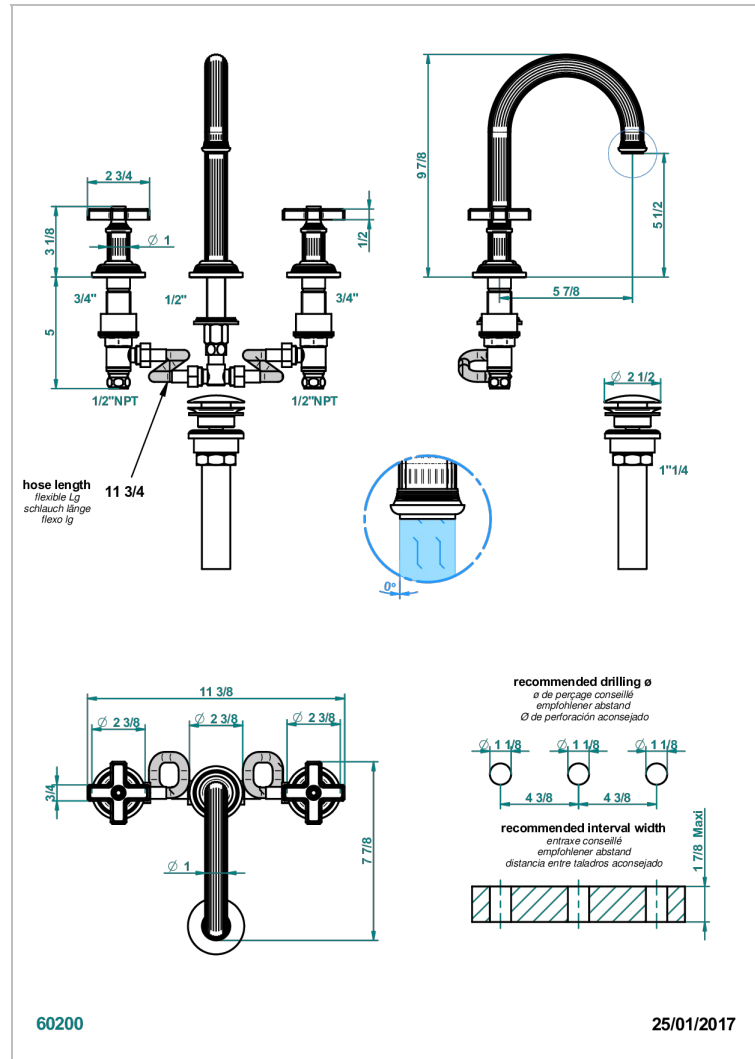

GRAND CENTRAL WHITE ONYX

U9R-152/US

Rim mounted 3-hole basin mixer with waste, high spout

THG
PARIS

CARACTERÍSTICAS

- Grand central White Onyx
- Rim mounted 3-hole basin mixer with waste, high spout

ACABADOS DISPONIBLES