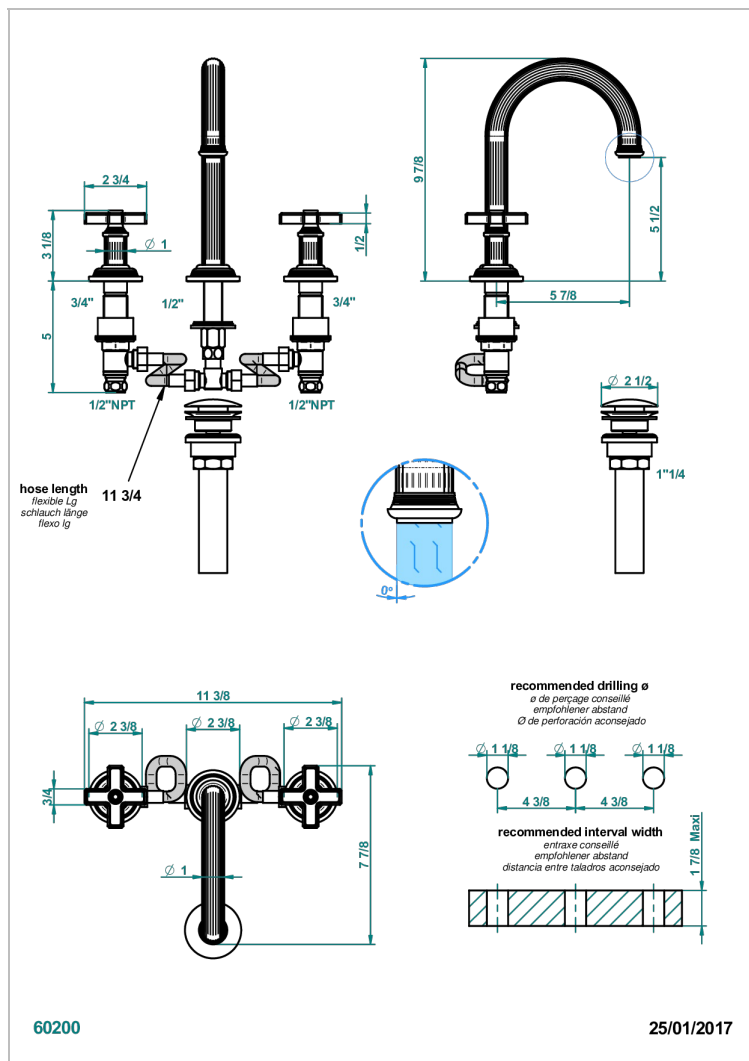

GRAND CENTRAL WHITE ONYX

U9R-152/US

Widespread lavatory set, high spout, with drain

THG
PARIS

CHARACTERISTIC

- Grand central White Onyx
- Widespread lavatory set, high spout, with drain

AVAILABLE FINITIONS

Black ceram - D30
Blush PVD - H62
Brass color PVD - H49
Brown bronze color PVD - F33
Chrome polished - A02
Copper antique matt, coated - H07

Matt nickel (American satin) - C01
Matt nickel color PVD - H56
Natural smoked Brass - A13
Nickel antique / Sovereign - H28
Nickel color PVD - H55
Nickel polished - B01

Soft gold - F30
Soft matt gold - F31
Umber PVD - H66