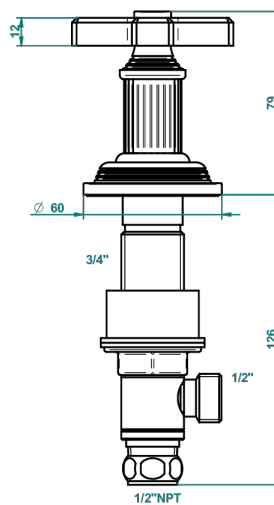

GRAND CENTRAL WHITE ONYX

U9R-35/US

1/2" deck valve with trim for lavatory

THG®
PARIS

60198

17/01/2017

CHARACTERISTIC

- Grand central White Onyx
- 1/2" deck valve with trim for lavatory

AVAILABLE FINITIONS

Black ceram - D30

Blush PVD - H62

Brass color PVD - H49

Brown bronze color PVD - F33

Chrome polished - A02

Copper antique matt, coated - H07

Gold color PVD - H52

Gold mat - F07

Gold polished - F01

Graphite PVD - H64

Light coated bronze - D01

Matt Umber PVD - H67

Matt blush PVD - H60

Matt brass color PVD - H50

Matt brown bronze color PVD - F34

Matt chrome (American satin) - C02

Matt gold color PVD - H53

Matt graphite PVD - H65

Matt nickel (American satin) - C01

Matt nickel color PVD - H56

Natural smoked Brass - A13

Nickel antique / Sovereign - H28

Nickel color PVD - H55

Nickel polished - B01

Soft gold - F30

Soft matt gold - F31

Umber PVD - H66