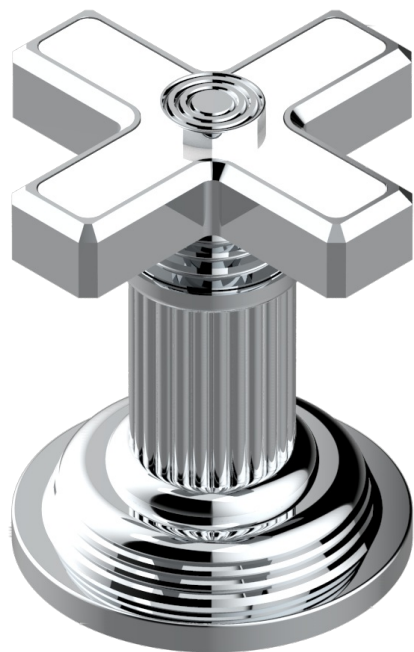

GRAND CENTRAL WHITE ONYX

U9R-35/US

1/2" deck valve with trim for lavatory

THG®
PARIS

60198

17/01/2017

CHARACTERISTIC

- Grand central White Onyx
- 1/2" deck valve with trim for lavatory

AVAILABLE FINITIONS

Black ceram - D30

Blush PVD - H62

Brass color PVD - H49

Brown bronze color PVD - F33

Chrome polished - A02

Copper antique matt, coated - H07

Gold color PVD - H52

Gold mat - F07

Gold polished - F01

Graphite PVD - H64

Light coated bronze - D01

Matt Umber PVD - H67

Matt blush PVD - H60

Matt brass color PVD - H50

Matt brown bronze color PVD - F34

Matt chrome (American satin) - C02

Matt gold color PVD - H53

Matt graphite PVD - H65

Matt nickel (American satin) - C01

Matt nickel color PVD - H56

Natural smoked Brass - A13

Nickel antique / Sovereign - H28

Nickel color PVD - H55

Nickel polished - B01

Soft gold - F30

Soft matt gold - F31

Umber PVD - H66