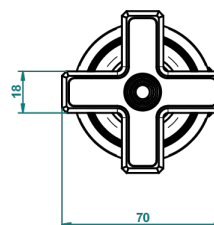

GRAND CENTRAL WHITE ONYX

U9R-35/US

1/2" deck valve with trim for lavatory

THG®
PARIS

60198

17/01/2017

CHARACTERISTIC

- Grand central White Onyx
- 1/2" deck valve with trim for lavatory

AVAILABLE FINITIONS

Black ceram - D30

Blush PVD - H62

Brass color PVD - H49

Brown bronze color PVD - F33

Chrome polished - A02

Copper antique matt, coated - H07

Gold color PVD - H52

Gold mat - F07

Gold polished - F01

Graphite PVD - H64

Light coated bronze - D01

Matt Umber PVD - H67

Matt blush PVD - H60

Matt brass color PVD - H50

Matt brown bronze color PVD - F34

Matt chrome (American satin) - C02

Matt gold color PVD - H53

Matt graphite PVD - H65

Matt nickel (American satin) - C01

Matt nickel color PVD - H56

Natural smoked Brass - A13

Nickel antique / Sovereign - H28

Nickel color PVD - H55

Nickel polished - B01

Soft gold - F30

Soft matt gold - F31

Umber PVD - H66