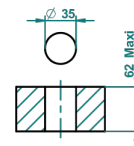

GRAND CENTRAL WHITE ONYX

U9R-35/US

1/2" deck valve with trim for lavatory

THG®
PARIS

60198

17/01/2017

CHARACTERISTIC

- Grand central White Onyx
- 1/2" deck valve with trim for lavatory

AVAILABLE FINITIONS

Black ceram - D30

Blush PVD - H62

Brass color PVD - H49

Brown bronze color PVD - F33

Chrome polished - A02

Copper antique matt, coated - H07

Gold color PVD - H52

Gold mat - F07

Gold polished - F01

Graphite PVD - H64

Light coated bronze - D01

Matt Umber PVD - H67

Matt blush PVD - H60

Matt brass color PVD - H50

Matt brown bronze color PVD - F34

Matt chrome (American satin) - C02

Matt gold color PVD - H53

Matt graphite PVD - H65

Matt nickel (American satin) - C01

Matt nickel color PVD - H56

Natural smoked Brass - A13

Nickel antique / Sovereign - H28

Nickel color PVD - H55

Nickel polished - B01

Soft gold - F30

Soft matt gold - F31

Umber PVD - H66