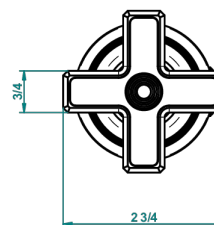

GRAND CENTRAL WHITE ONYX

U9R-35/US

1/2" deck valve with trim for lavatory

60198

17/01/2017

CHARACTERISTIC

- Grand central White Onyx
- 1/2" deck valve with trim for lavatory

AVAILABLE FINITIONS

Black ceram - D30
Blush PVD - H62
Brass color PVD - H49
Brown bronze color PVD - F33
Chrome polished - A02
Copper antique matt, coated - H07

Gold color PVD - H52
Gold mat - F07
Gold polished - F01
Graphite PVD - H64
Light coated bronze - D01
Matt Umber PVD - H67

Matt blush PVD - H60
Matt brass color PVD - H50
Matt brown bronze color PVD - F34
Matt chrome (American satin) - C02
Matt gold color PVD - H53
Matt graphite PVD - H65

Matt nickel (American satin) - C01
Matt nickel color PVD - H56
Natural smoked Brass - A13
Nickel antique / Sovereign - H28
Nickel color PVD - H55
Nickel polished - B01

Soft gold - F30
Soft matt gold - F31
Umber PVD - H66