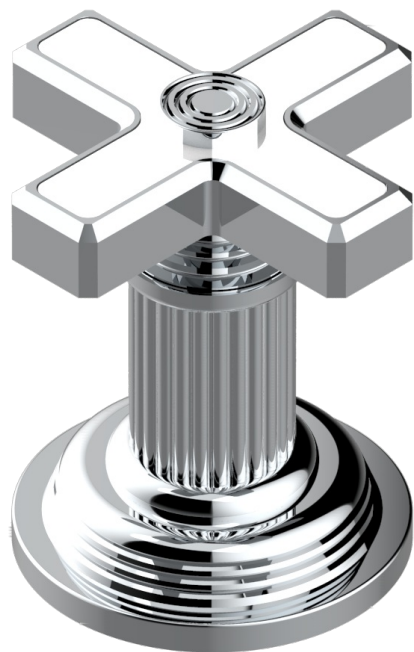

GRAND CENTRAL WHITE ONYX

U9R-35/US

1/2" deck valve with trim for lavatory

60198

17/01/2017

CHARACTERISTIC

- Grand central White Onyx
- 1/2" deck valve with trim for lavatory

AVAILABLE FINITIONS

Black ceram - D30
Blush PVD - H62
Brass color PVD - H49
Brown bronze color PVD - F33
Chrome polished - A02
Copper antique matt, coated - H07

Gold color PVD - H52
Gold mat - F07
Gold polished - F01
Graphite PVD - H64
Light coated bronze - D01
Matt Umber PVD - H67

Matt blush PVD - H60
Matt brass color PVD - H50
Matt brown bronze color PVD - F34
Matt chrome (American satin) - C02
Matt gold color PVD - H53
Matt graphite PVD - H65

Matt nickel (American satin) - C01
Matt nickel color PVD - H56
Natural smoked Brass - A13
Nickel antique / Sovereign - H28
Nickel color PVD - H55
Nickel polished - B01

Soft gold - F30
Soft matt gold - F31
Umber PVD - H66