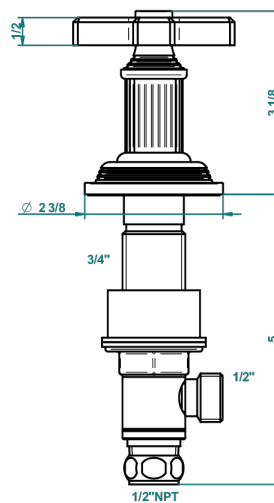

GRAND CENTRAL WHITE ONYX

U9R-35/US

1/2" deck valve with trim for lavatory

60198

17/01/2017

CHARACTERISTIC

- Grand central White Onyx
- 1/2" deck valve with trim for lavatory

AVAILABLE FINITIONS

Black ceram - D30
Blush PVD - H62
Brass color PVD - H49
Brown bronze color PVD - F33
Chrome polished - A02
Copper antique matt, coated - H07

Gold color PVD - H52
Gold mat - F07
Gold polished - F01
Graphite PVD - H64
Light coated bronze - D01
Matt Umber PVD - H67

Matt blush PVD - H60
Matt brass color PVD - H50
Matt brown bronze color PVD - F34
Matt chrome (American satin) - C02
Matt gold color PVD - H53
Matt graphite PVD - H65

Matt nickel (American satin) - C01
Matt nickel color PVD - H56
Natural smoked Brass - A13
Nickel antique / Sovereign - H28
Nickel color PVD - H55
Nickel polished - B01

Soft gold - F30
Soft matt gold - F31
Umber PVD - H66