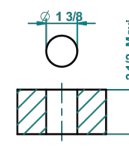

GRAND CENTRAL WHITE ONYX

U9R-35/US

1/2" deck valve with trim for lavatory

60198

17/01/2017

CHARACTERISTIC

- Grand central White Onyx
- 1/2" deck valve with trim for lavatory

AVAILABLE FINITIONS

Black ceram - D30
Blush PVD - H62
Brass color PVD - H49
Brown bronze color PVD - F33
Chrome polished - A02
Copper antique matt, coated - H07

Gold color PVD - H52
Gold mat - F07
Gold polished - F01
Graphite PVD - H64
Light coated bronze - D01
Matt Umber PVD - H67

Matt blush PVD - H60
Matt brass color PVD - H50
Matt brown bronze color PVD - F34
Matt chrome (American satin) - C02
Matt gold color PVD - H53
Matt graphite PVD - H65

Matt nickel (American satin) - C01
Matt nickel color PVD - H56
Natural smoked Brass - A13
Nickel antique / Sovereign - H28
Nickel color PVD - H55
Nickel polished - B01

Soft gold - F30
Soft matt gold - F31
Umber PVD - H66