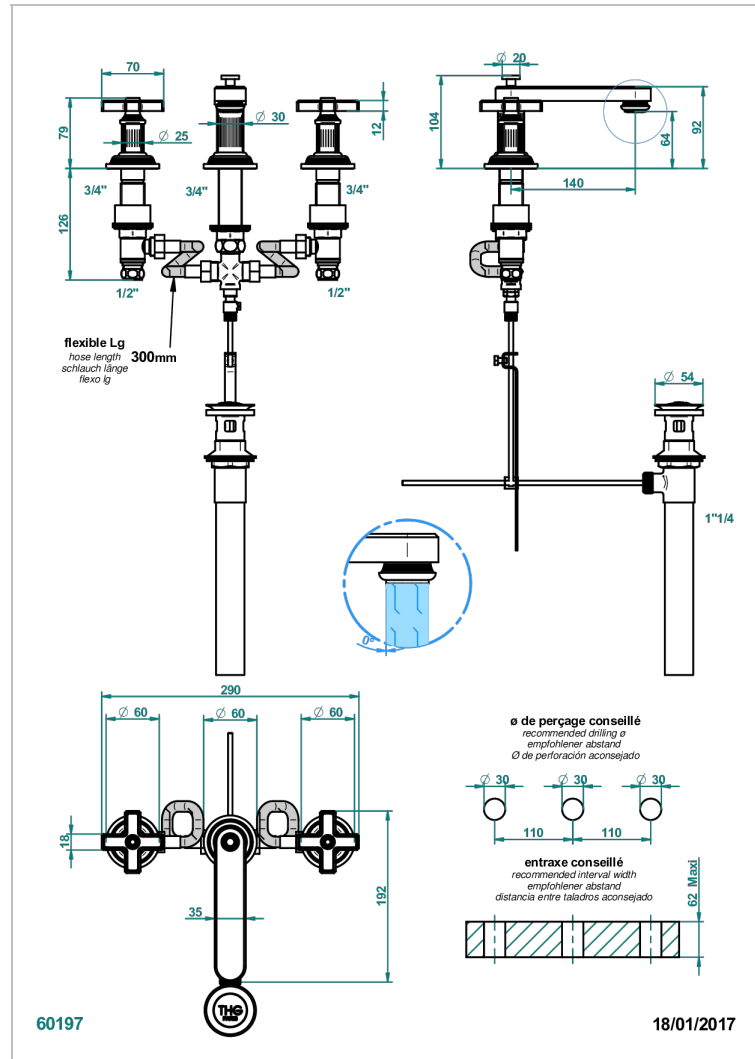

# GRAND CENTRAL WHITE ONYX

U9R-151/US

Widespread lavatory set with drain

## CHARACTERISTIC

- Grand central White Onyx
- Widespread lavatory set with drain