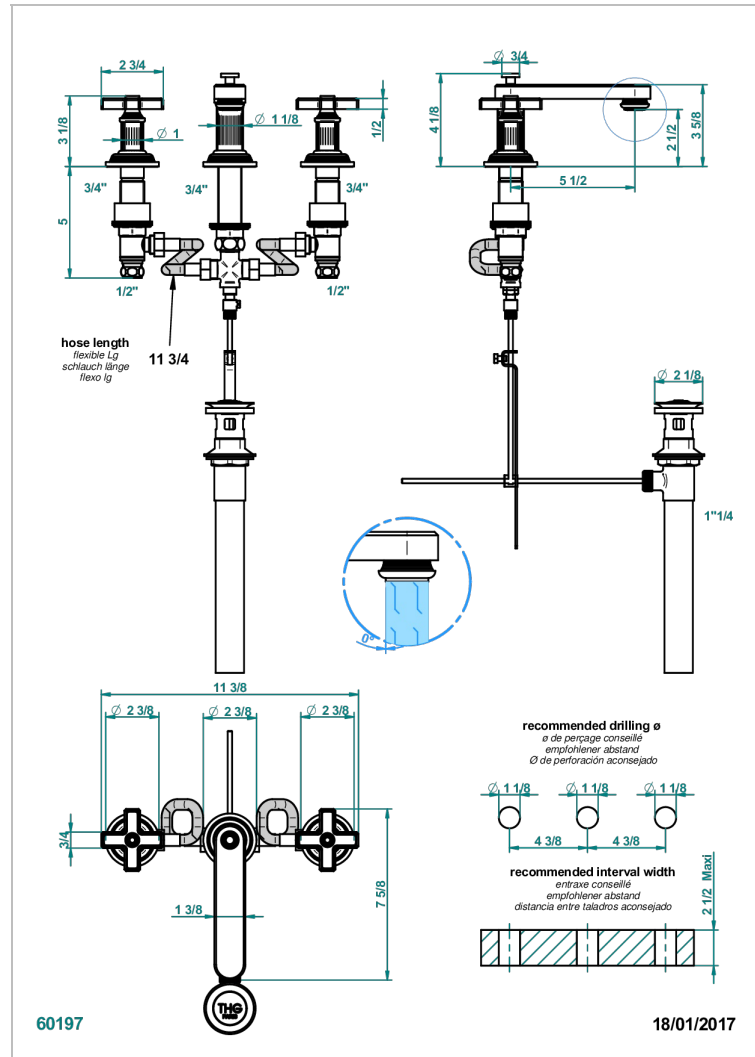

GRAND CENTRAL WHITE ONYX

U9R-151/US

Widespread lavatory set with drain

THG[®]
PARIS

CHARACTERISTIC

- Grand central White Onyx
- Widespread lavatory set with drain

AVAILABLE FINITIONS

Black ceram - D30
Blush PVD - H62
Brass color PVD - H49
Brown bronze color PVD - F33
Chrome polished - A02
Copper antique matt, coated - H07