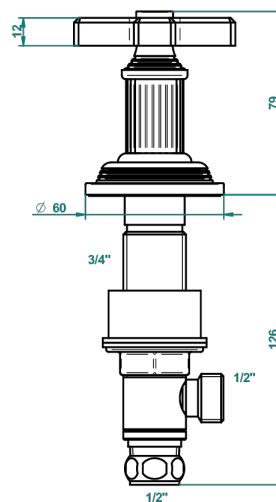

GRAND CENTRAL WHITE ONYX

U9R-35

Rim mounted 1/2" valve

60195

17/01/2017

CHARACTERISTIC

- Grand central White Onyx
- Rim mounted 1/2" valve

AVAILABLE FINITIONS

Antique nickel - H28
Black ceram - D30
Blush PVD - H62
Brass color PVD - H49
Brown bronze color PVD - F33
Gold color PVD - H52

Graphite PVD - H64
Lacquered light bronze - D01
Matt Umber PVD - H67
Matt blush PVD - H60
Matt brass color PVD - H50
Matt brown bronze color PVD - F34

Matt chrome - C02
Matt gold - F07
Matt gold color PVD - H53
Matt graphite PVD - H65
Matt nickel (color finish) - C01
Matt nickel color PVD - H56

Natural smoked Brass - A13
Nickel color PVD - H55
Polished chrome (color finish) - A02
Polished gold (color finish) - F01
Polished nickel - B01
Soft gold - F30

Soft matt gold - F31
Umber PVD - H66
Varnished matt antique red copper
(color finish) - H07