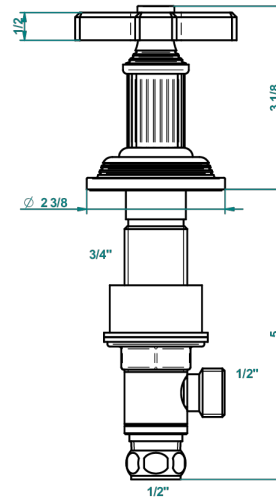

GRAND CENTRAL WHITE ONYX

U9R-35

Rim mounted 1/2" valve

60195

17/01/2017

CHARACTERISTIC

- Grand central White Onyx
- Rim mounted 1/2" valve

AVAILABLE FINITIONS

Antique nickel - H28
Black ceram - D30
Blush PVD - H62
Brass color PVD - H49
Brown bronze color PVD - F33
Gold color PVD - H52

Graphite PVD - H64
Lacquered light bronze - D01
Matt Umber PVD - H67
Matt blush PVD - H60
Matt brass color PVD - H50
Matt brown bronze color PVD - F34

Matt chrome - C02
Matt gold - F07
Matt gold color PVD - H53
Matt graphite PVD - H65
Matt nickel (color finish) - C01
Matt nickel color PVD - H56

Natural smoked Brass - A13
Nickel color PVD - H55
Polished chrome (color finish) - A02
Polished gold (color finish) - F01
Polished nickel - B01
Soft gold - F30

Soft matt gold - F31
Umber PVD - H66
Varnished matt antique red copper
(color finish) - H07