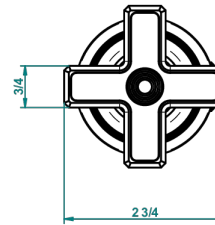

GRAND CENTRAL WHITE ONYX

U9R-35

Rim mounted 1/2" valve

60195

17/01/2017

CHARACTERISTIC

- Grand central White Onyx
- Rim mounted 1/2" valve

AVAILABLE FINITIONS

Antique nickel - H28
Black ceram - D30
Blush PVD - H62
Brass color PVD - H49
Brown bronze color PVD - F33
Gold color PVD - H52

Graphite PVD - H64
Lacquered light bronze - D01
Matt Umber PVD - H67
Matt blush PVD - H60
Matt brass color PVD - H50
Matt brown bronze color PVD - F34

Matt chrome - C02
Matt gold - F07
Matt gold color PVD - H53
Matt graphite PVD - H65
Matt nickel (color finish) - C01
Matt nickel color PVD - H56

Natural smoked Brass - A13
Nickel color PVD - H55
Polished chrome (color finish) - A02
Polished gold (color finish) - F01
Polished nickel - B01
Soft gold - F30

Soft matt gold - F31
Umber PVD - H66
Varnished matt antique red copper
(color finish) - H07