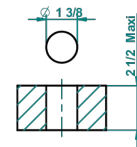

GRAND CENTRAL WHITE ONYX

U9R-35

Rim mounted 1/2" valve

60195

17/01/2017

CHARACTERISTIC

- Grand central White Onyx
- Rim mounted 1/2" valve

AVAILABLE FINITIONS

Antique nickel - H28
Black ceram - D30
Blush PVD - H62
Brass color PVD - H49
Brown bronze color PVD - F33
Gold color PVD - H52

Graphite PVD - H64
Lacquered light bronze - D01
Matt Umber PVD - H67
Matt blush PVD - H60
Matt brass color PVD - H50
Matt brown bronze color PVD - F34

Matt chrome - C02
Matt gold - F07
Matt gold color PVD - H53
Matt graphite PVD - H65
Matt nickel (color finish) - C01
Matt nickel color PVD - H56

Natural smoked Brass - A13
Nickel color PVD - H55
Polished chrome (color finish) - A02
Polished gold (color finish) - F01
Polished nickel - B01
Soft gold - F30

Soft matt gold - F31
Umber PVD - H66
Varnished matt antique red copper
(color finish) - H07