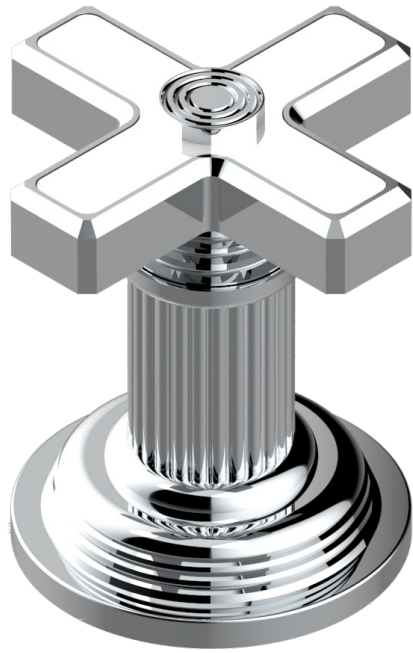

GRAND CENTRAL WHITE ONYX

U9R-35

Rim mounted 1/2" valve

60195

17/01/2017

CHARACTERISTIC

- Grand central White Onyx
- Rim mounted 1/2" valve

AVAILABLE FINITIONS

Antique nickel - H28
Black ceram - D30
Blush PVD - H62
Brass color PVD - H49
Brown bronze color PVD - F33
Gold color PVD - H52

Graphite PVD - H64
Lacquered light bronze - D01
Matt Umber PVD - H67
Matt blush PVD - H60
Matt brass color PVD - H50
Matt brown bronze color PVD - F34

Matt chrome - C02
Matt gold - F07
Matt gold color PVD - H53
Matt graphite PVD - H65
Matt nickel (color finish) - C01
Matt nickel color PVD - H56

Natural smoked Brass - A13
Nickel color PVD - H55
Polished chrome (color finish) - A02
Polished gold (color finish) - F01
Polished nickel - B01
Soft gold - F30

Soft matt gold - F31
Umber PVD - H66
Varnished matt antique red copper
(color finish) - H07